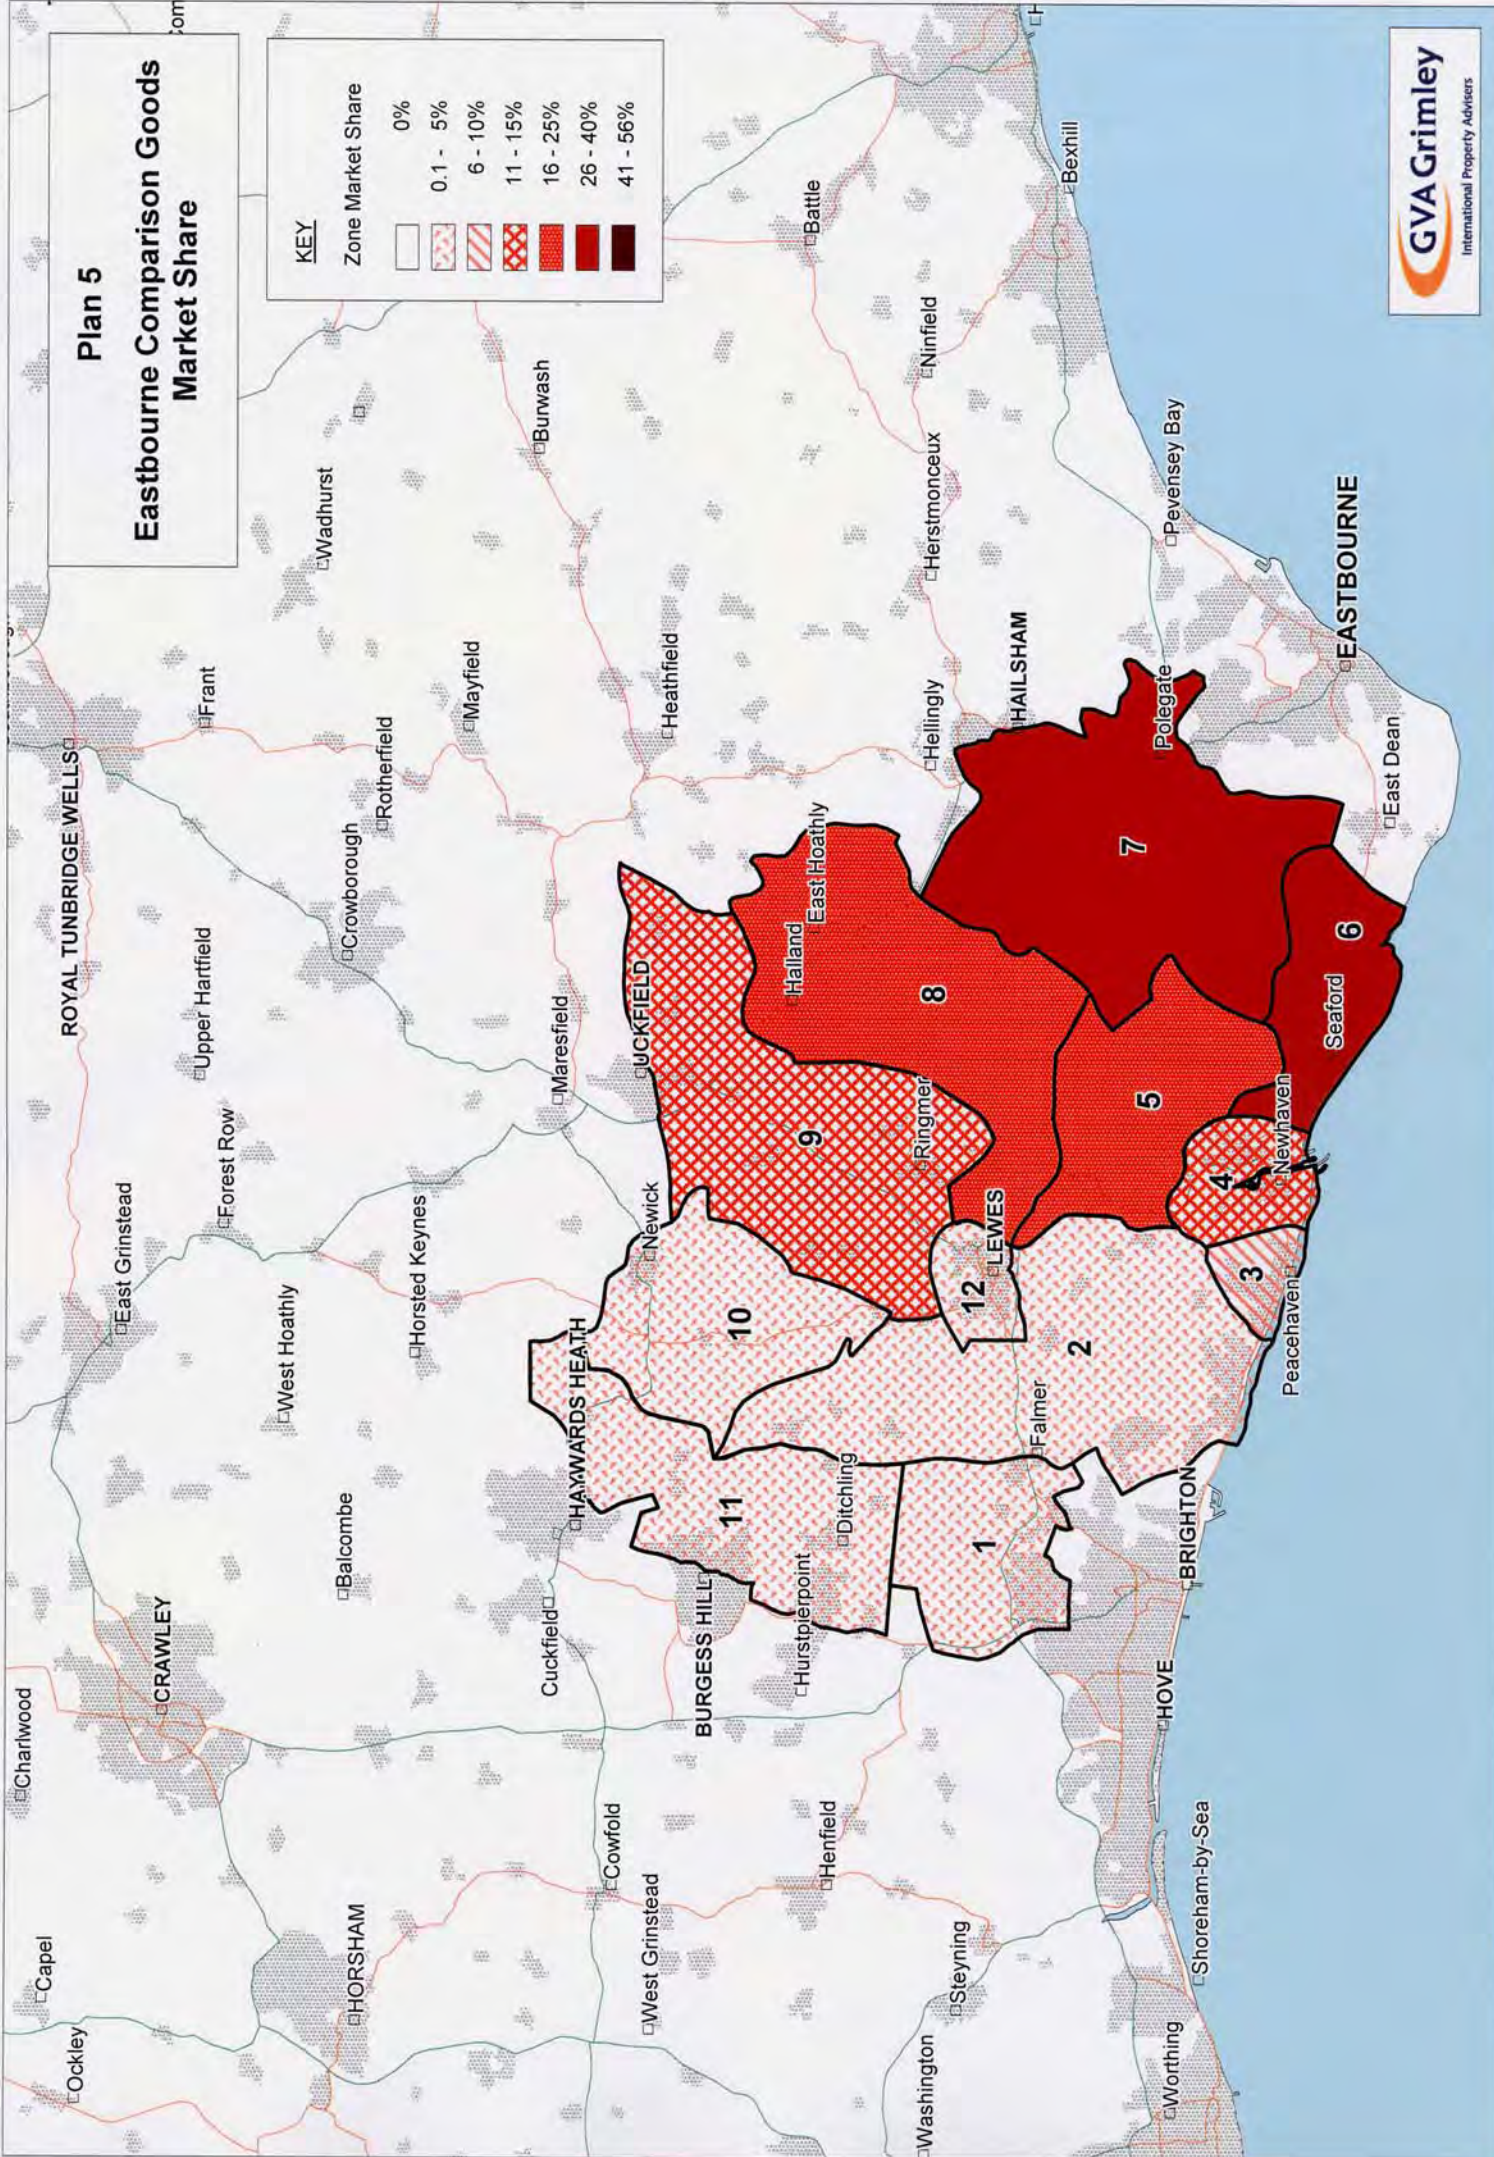

PLAN 5

EASTBOURNE COMPARISON GOODS MARKET SHARE

Plan 5 Eastbourne Comparison Goods Market Share

KEY

Zone Market Share

0%	0.1 - 5%	6 - 10%	11 - 15%	16 - 25%	26 - 40%	41 - 56%
(White)	(Light Red Dotted)	(Light Red Diagonal)	(Red Diagonal)	(Dark Red)	(Red)	(Dark Red)

PLAN 6

CRAWLEY COMPARISON GOODS MARKET SHARE

Plan 6 Crawley Comparison Goods Market Share