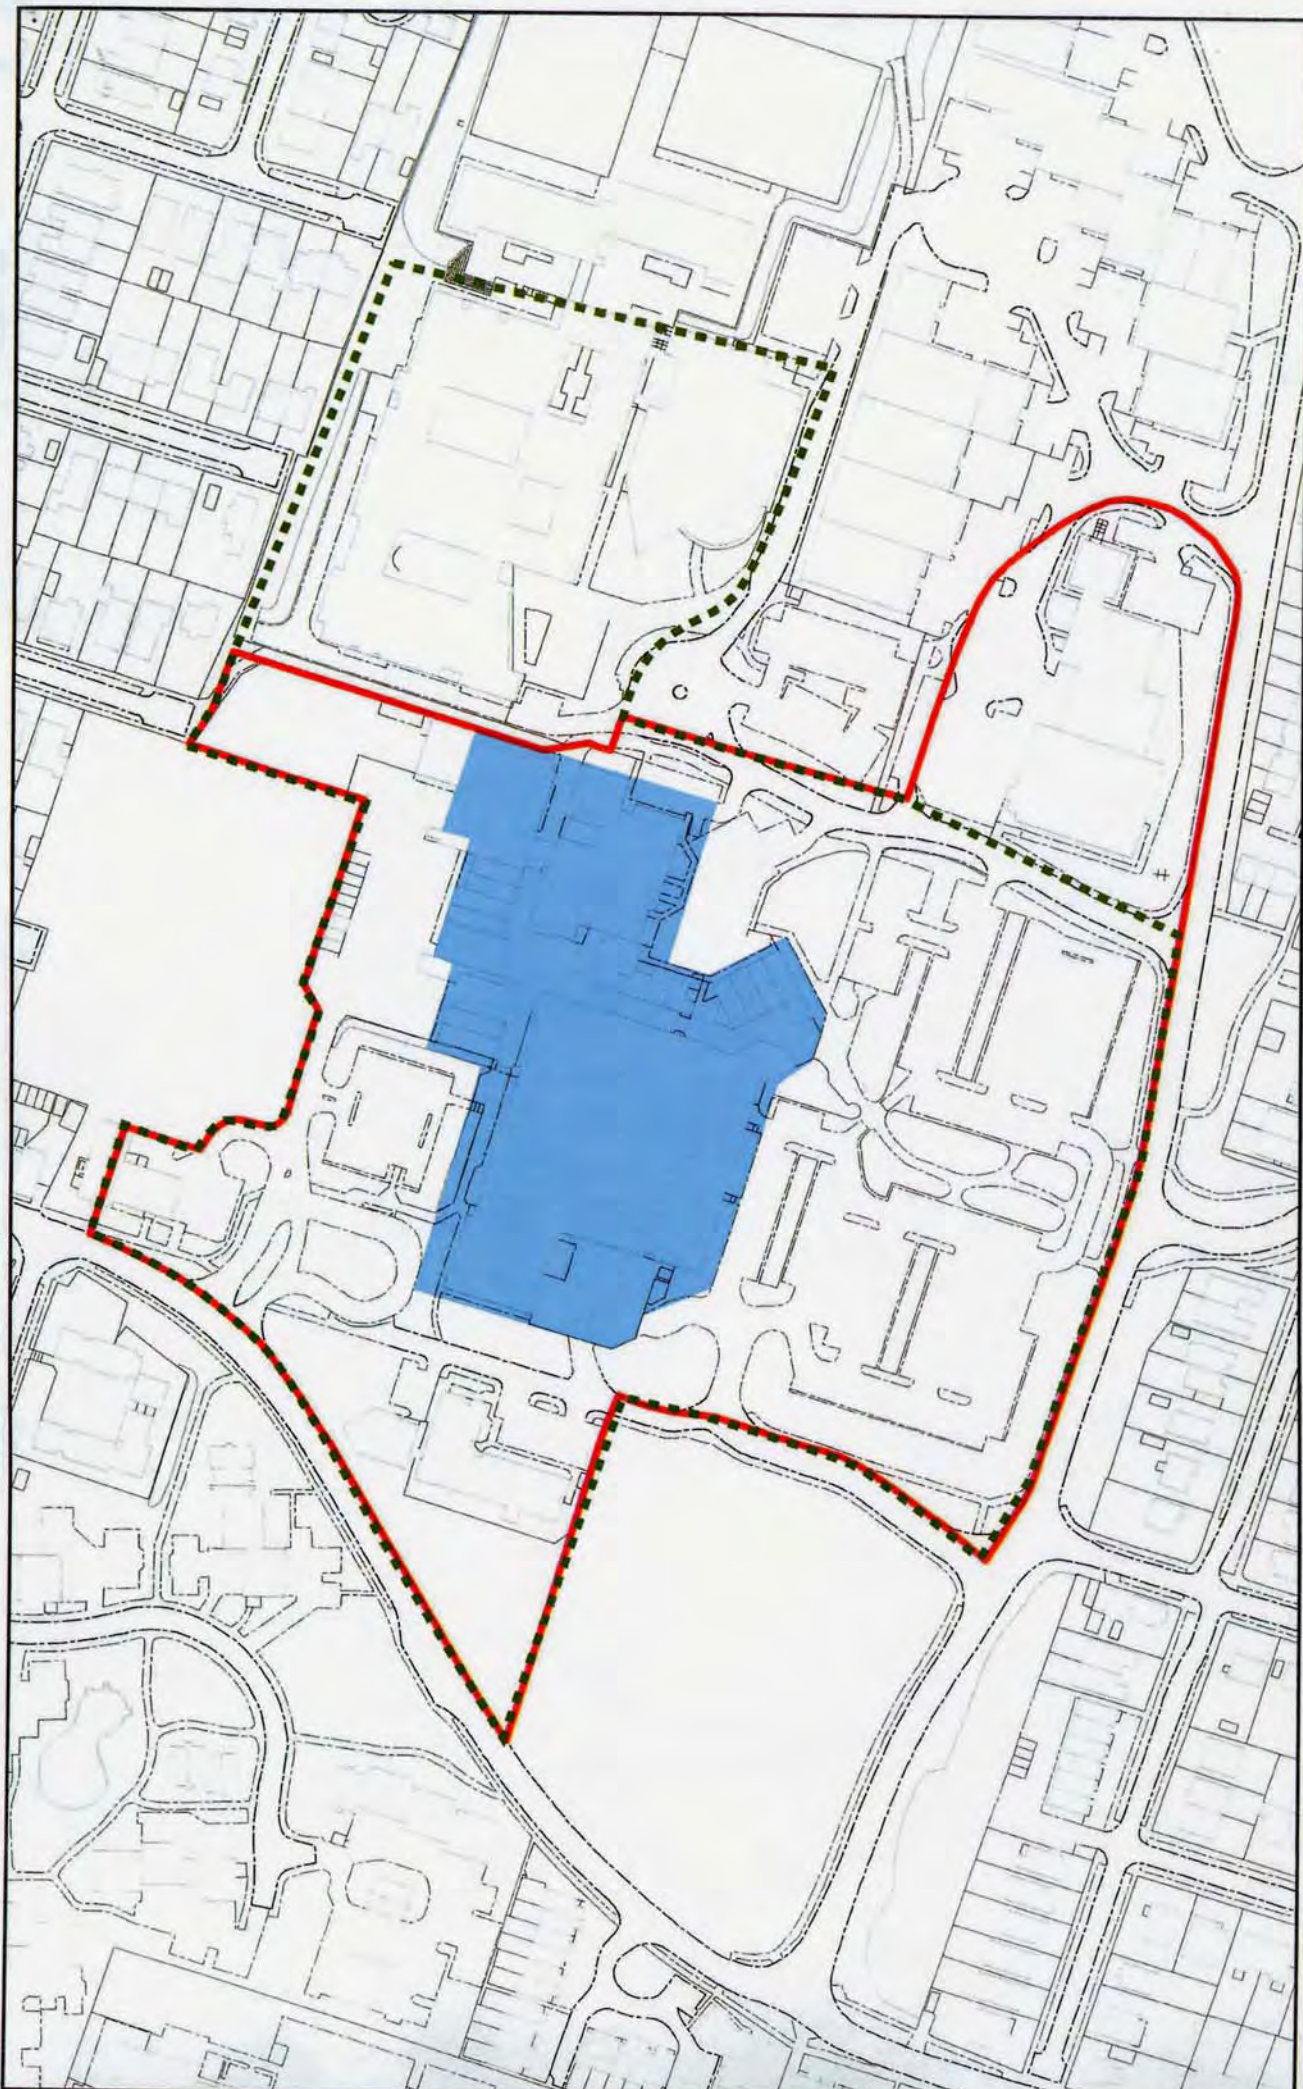

PEACEHAVEN MERIDIAN CENTRE

Primary shopping area

Revised town centre boundary

1:2,000

Reproduced from Ordnance Survey mapping with the permission of the Controller of HMSO. Crown Copyright © 2000. All rights reserved. Ordnance Survey Licence No. 100019225