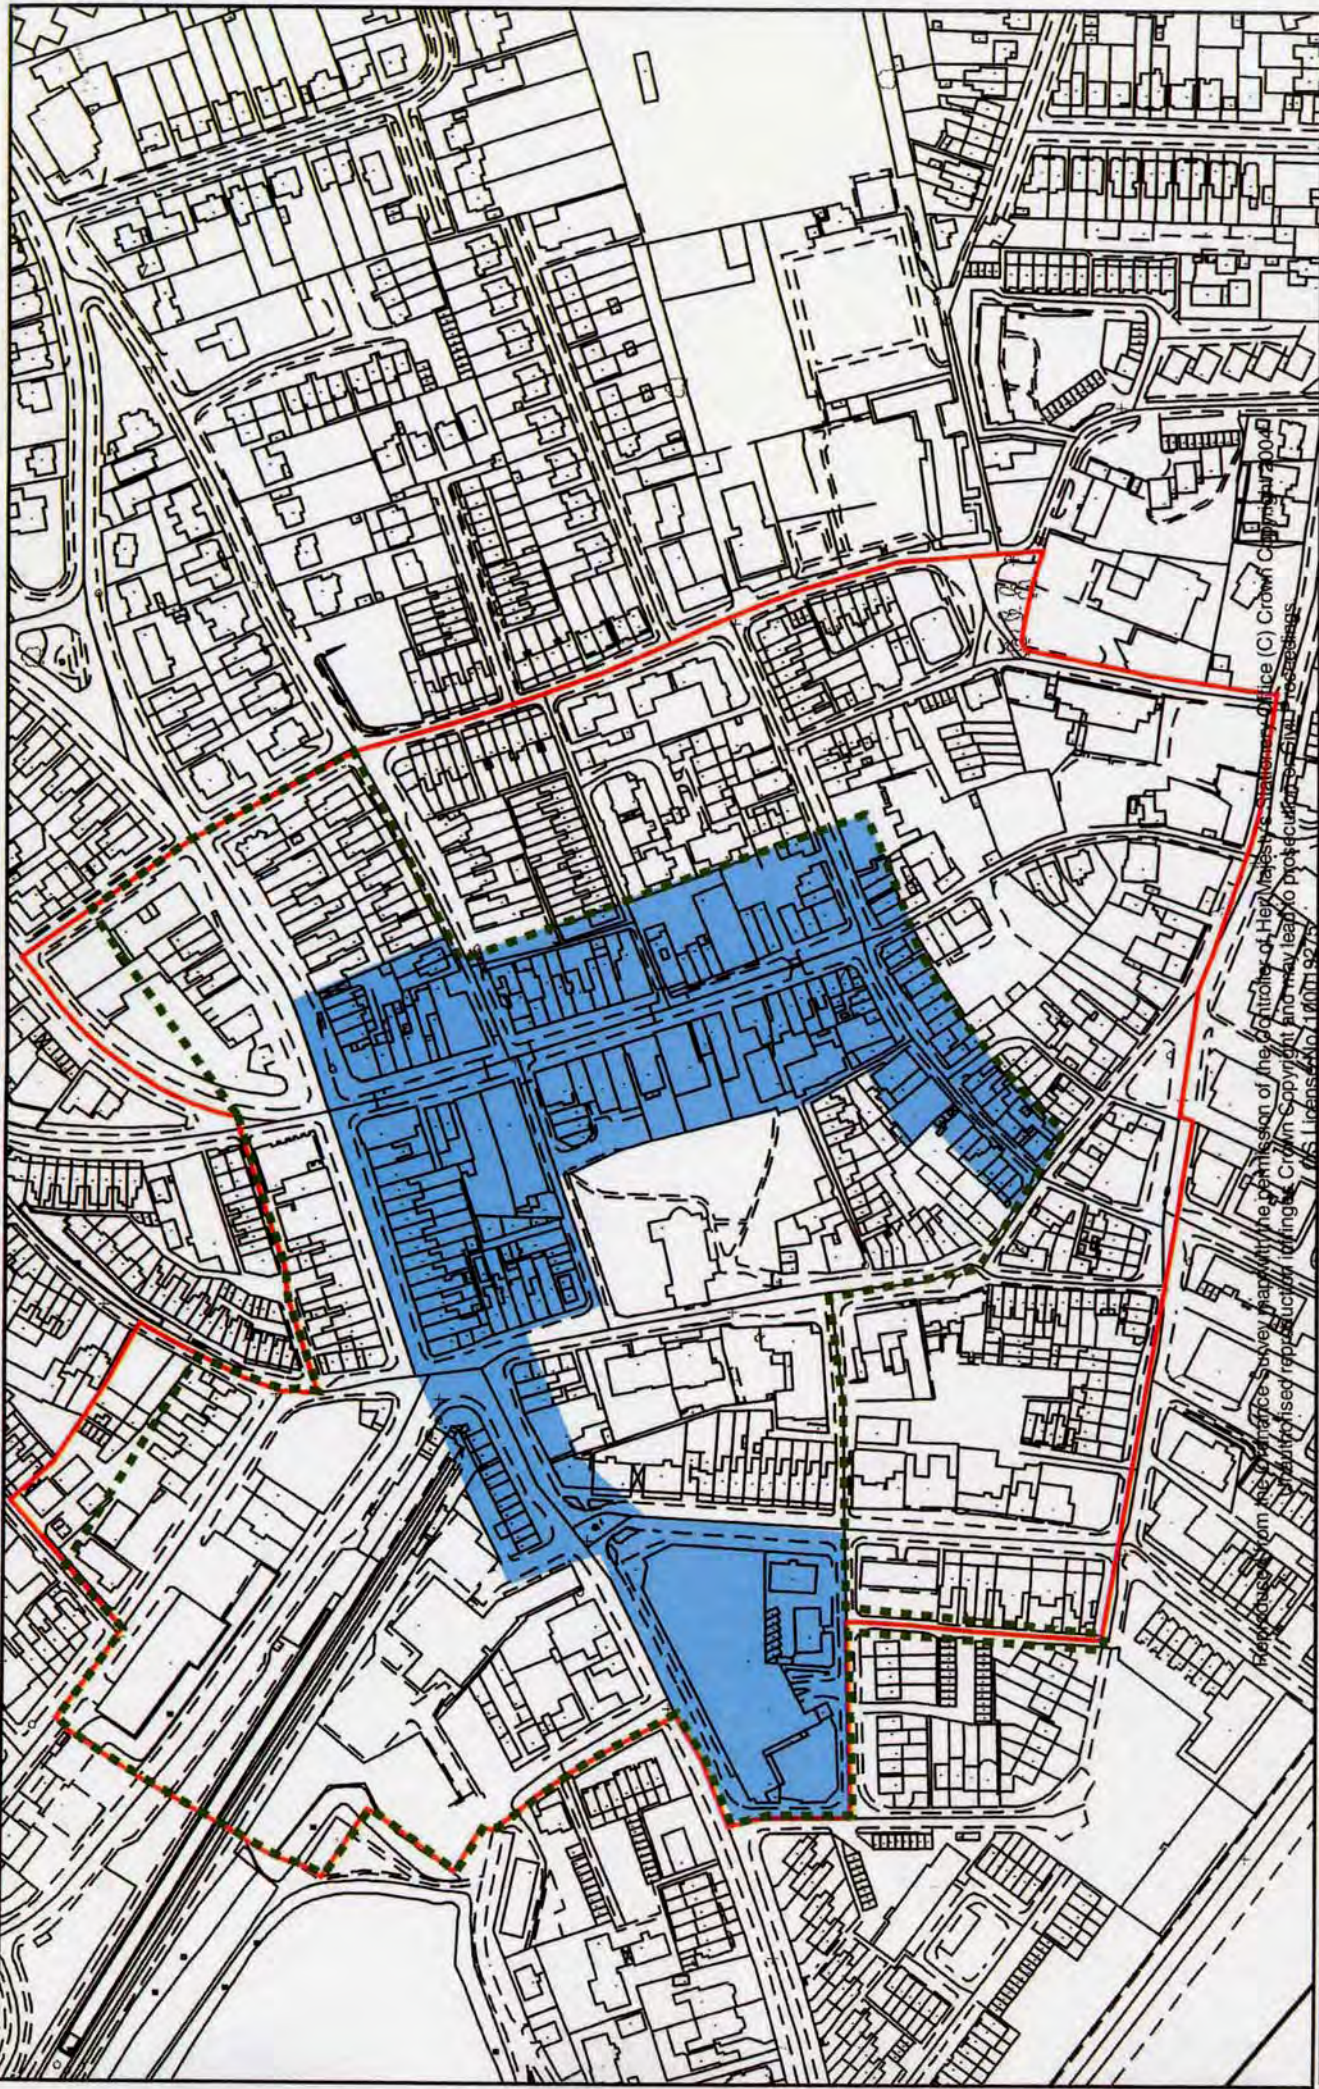

1:2,700

Primary shopping area

Revised town centre boundary

Map derived from the Ordnance Survey map with the permission of the Controller of Her Majesty's Stationery Office (C) Crown Copyright 2004. All rights reserved. Unauthorised reproduction infringes Crown Copyright and may lead to prosecution or civil proceedings. Licence No. 100015215