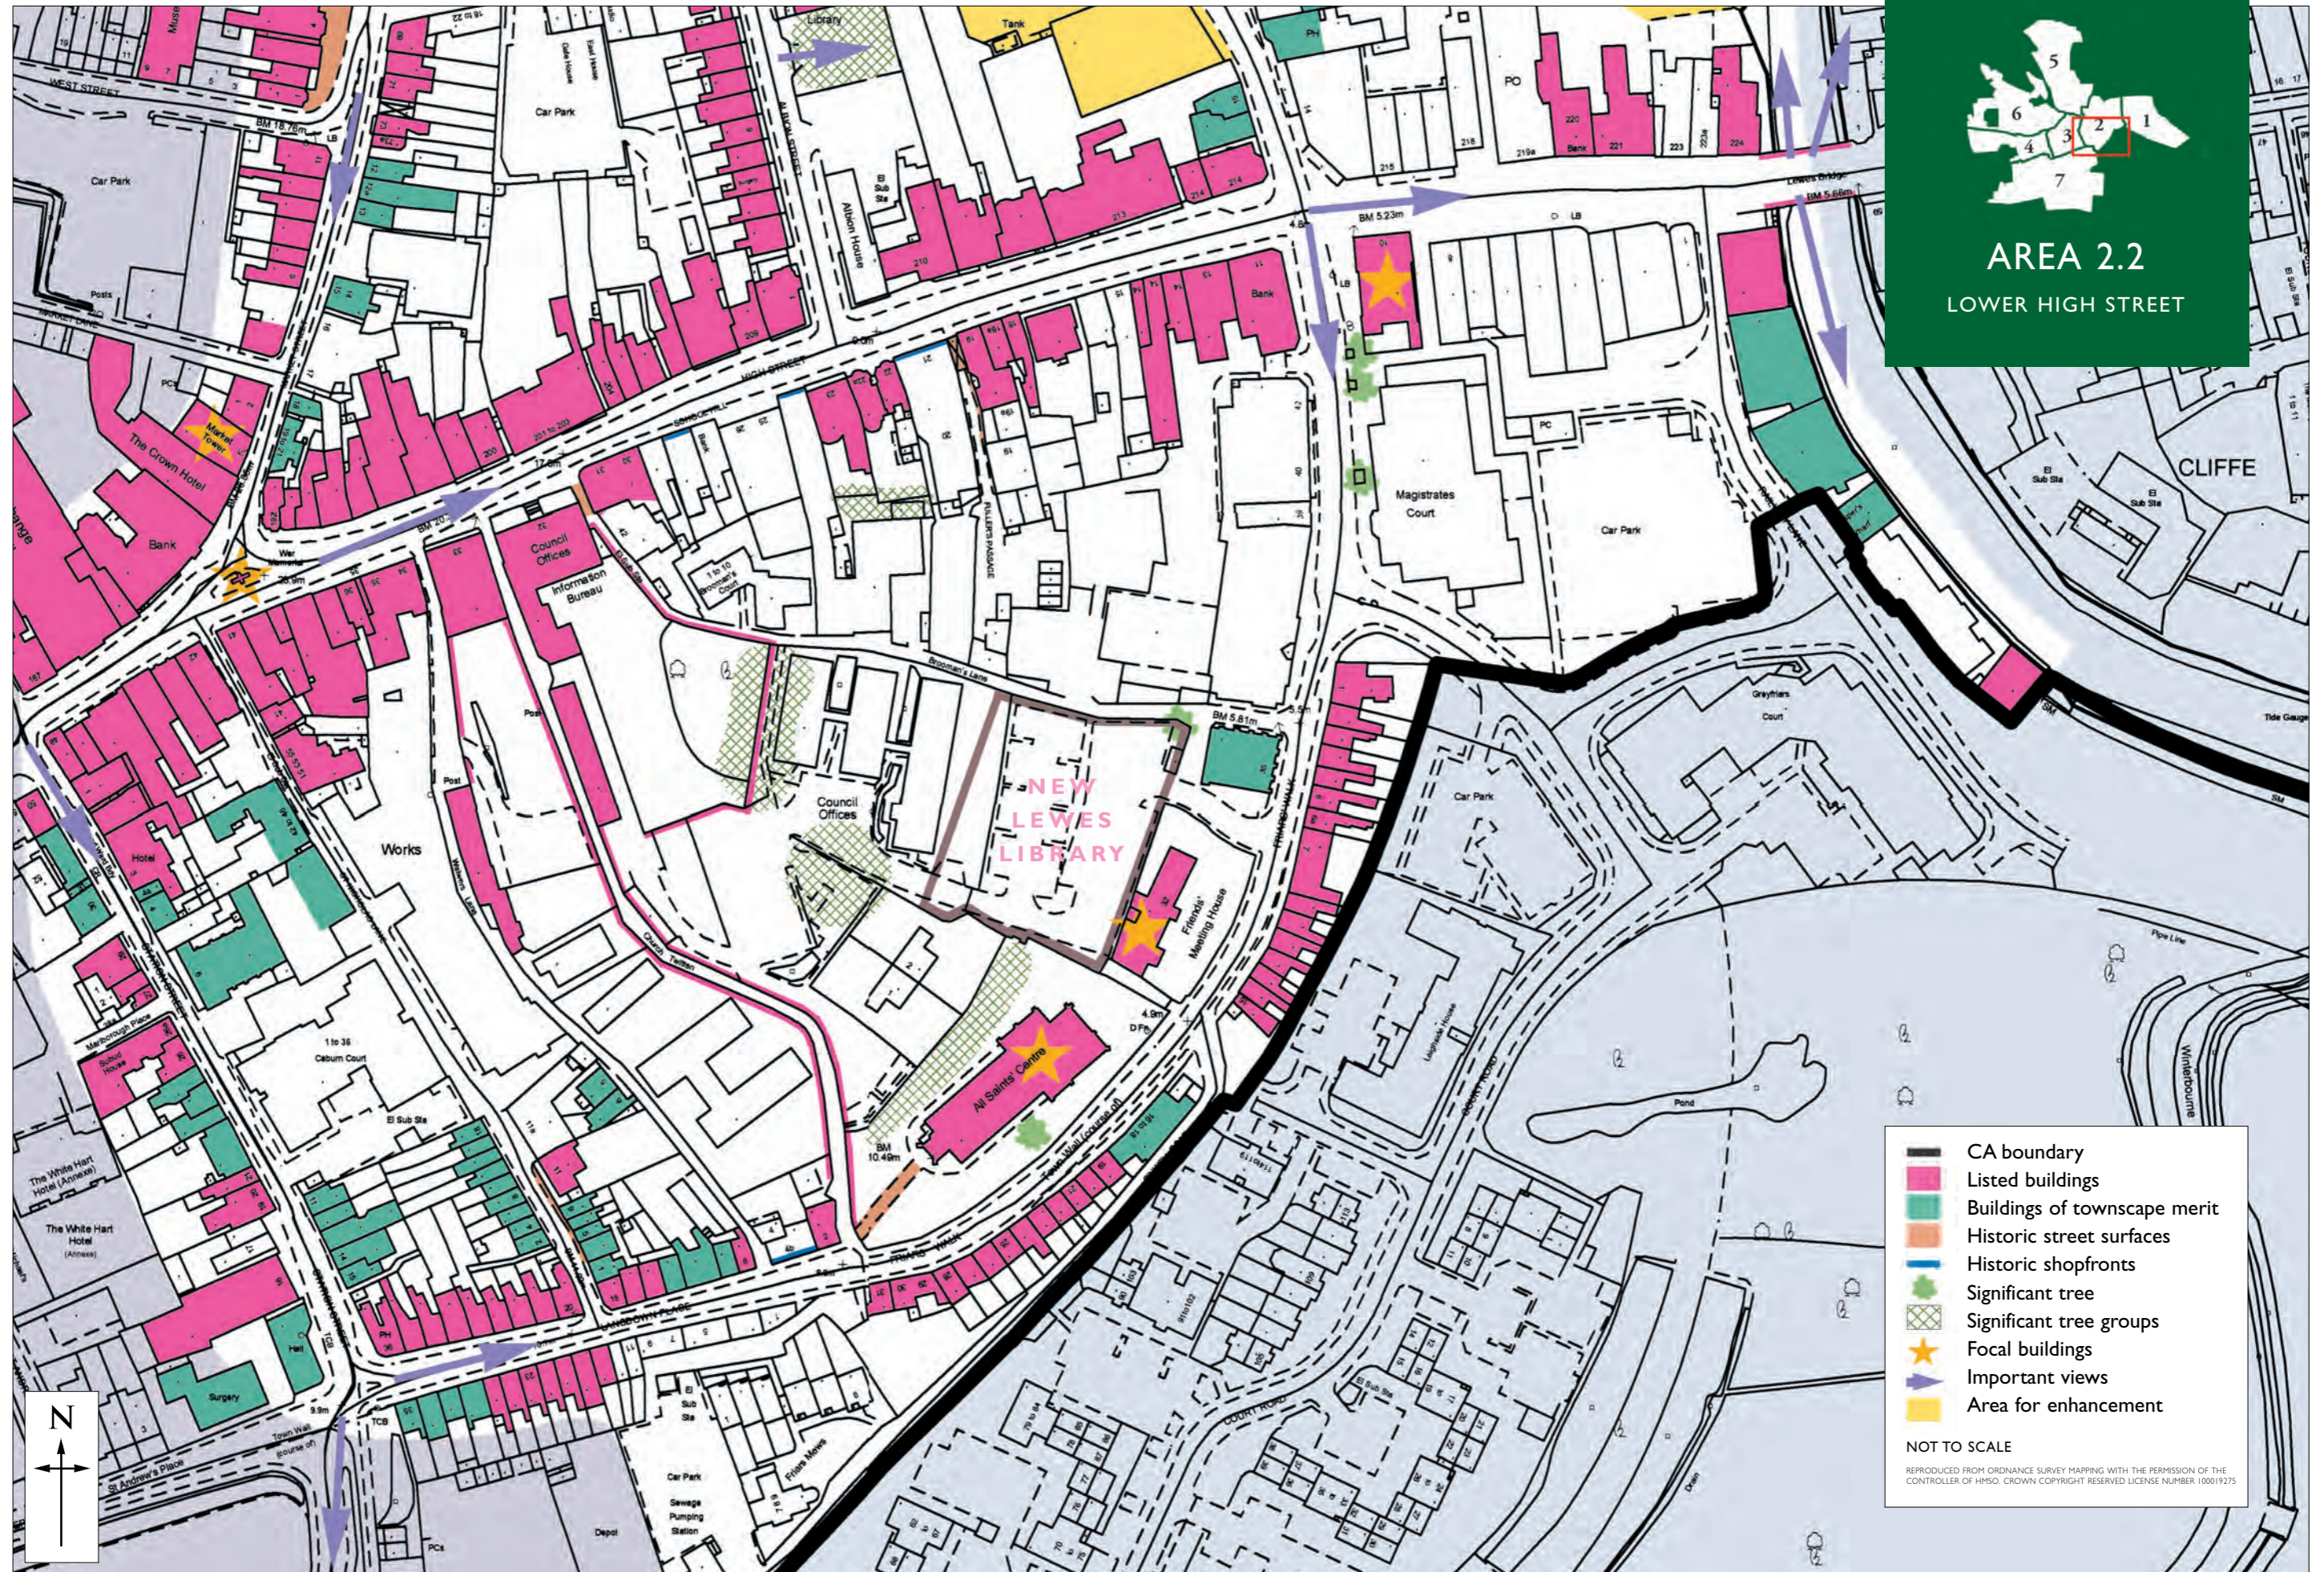

AREA 2.2

LOWER HIGH STREET

-  CA boundary
-  Listed buildings
-  Buildings of townscape merit
-  Historic street surfaces
-  Historic shopfronts
-  Significant tree
-  Significant tree groups
-  Focal buildings
-  Important views
-  Area for enhancement

NOT TO SCALE

REPRODUCED FROM ORDINANCE SURVEY MAPPING WITH THE PERMISSION OF THE CONTROLLER OF HMSO. CROWN COPYRIGHT RESERVED LICENSE NUMBER 100019275