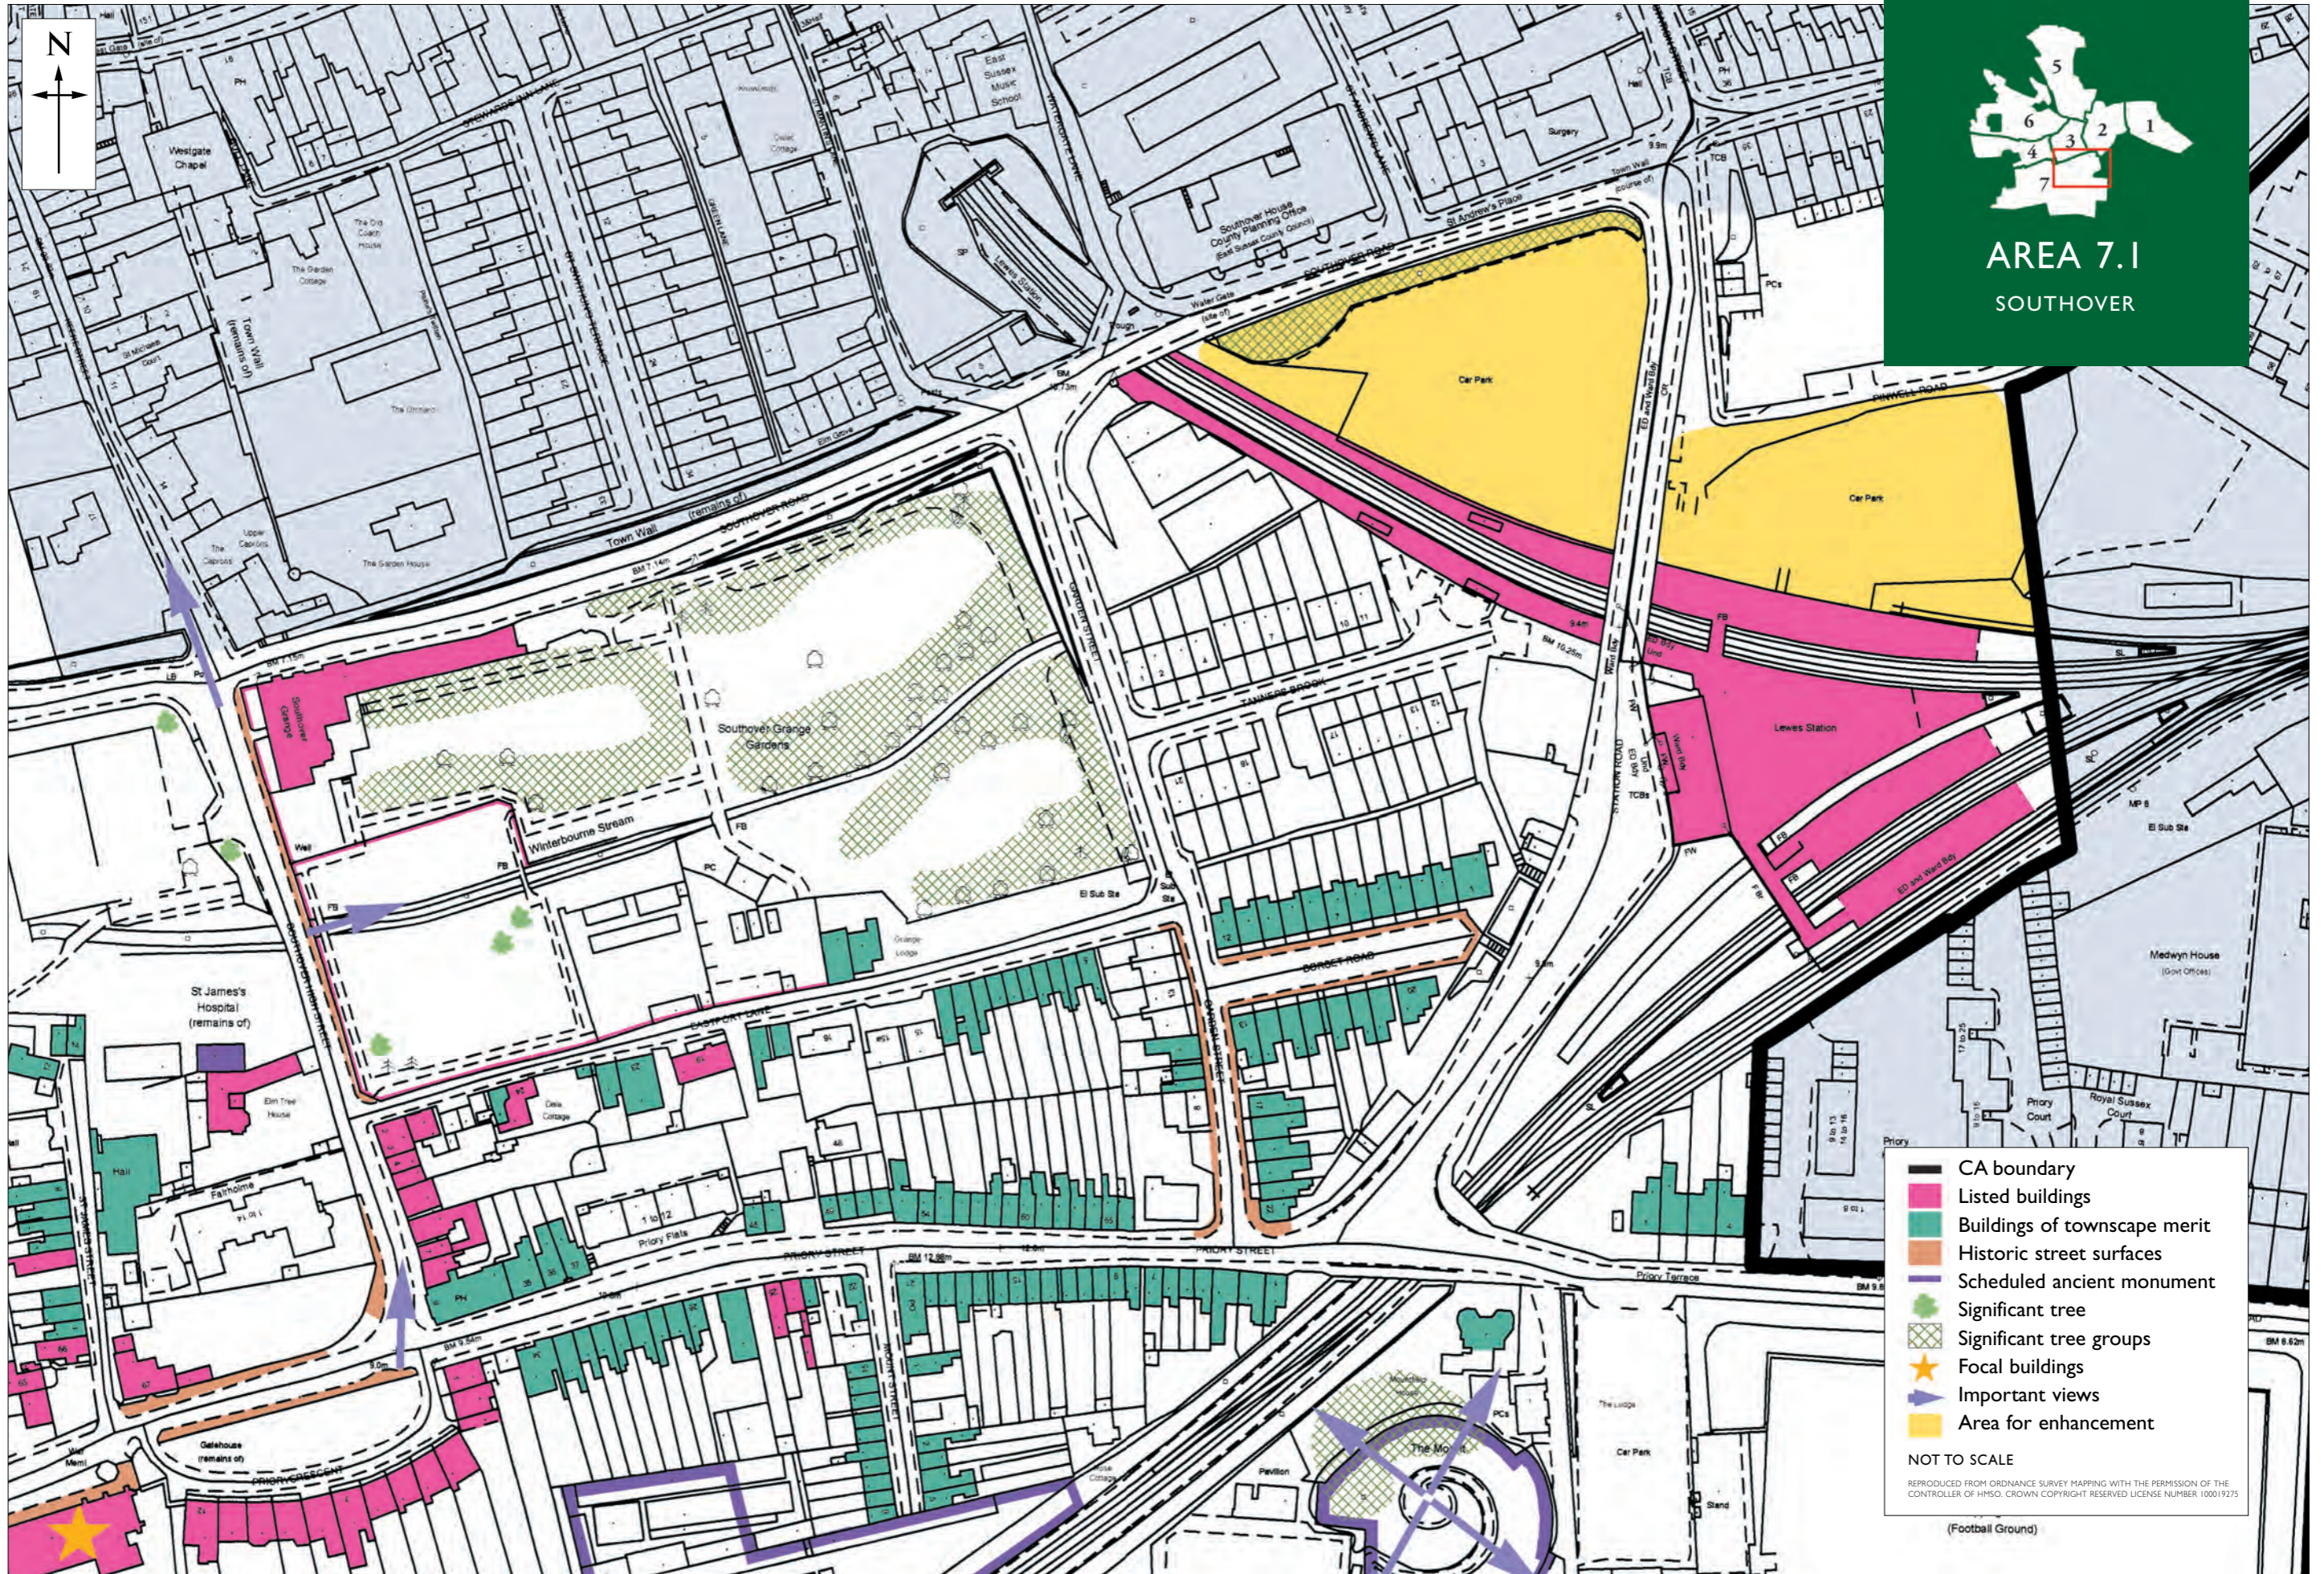

AREA 7.1
SOUTHOVER

- CA boundary
- Listed buildings
- Buildings of townscape merit
- Historic street surfaces
- Scheduled ancient monument
- Significant tree
- Significant tree groups
- Focal buildings
- Important views
- Area for enhancement

NOT TO SCALE
REPRODUCED FROM ORDNANCE SURVEY MAPPING WITH THE PERMISSION OF THE CONTROLLER OF HMSO. CROWN COPYRIGHT RESERVED LICENSE NUMBER 100019275
(Football Ground)