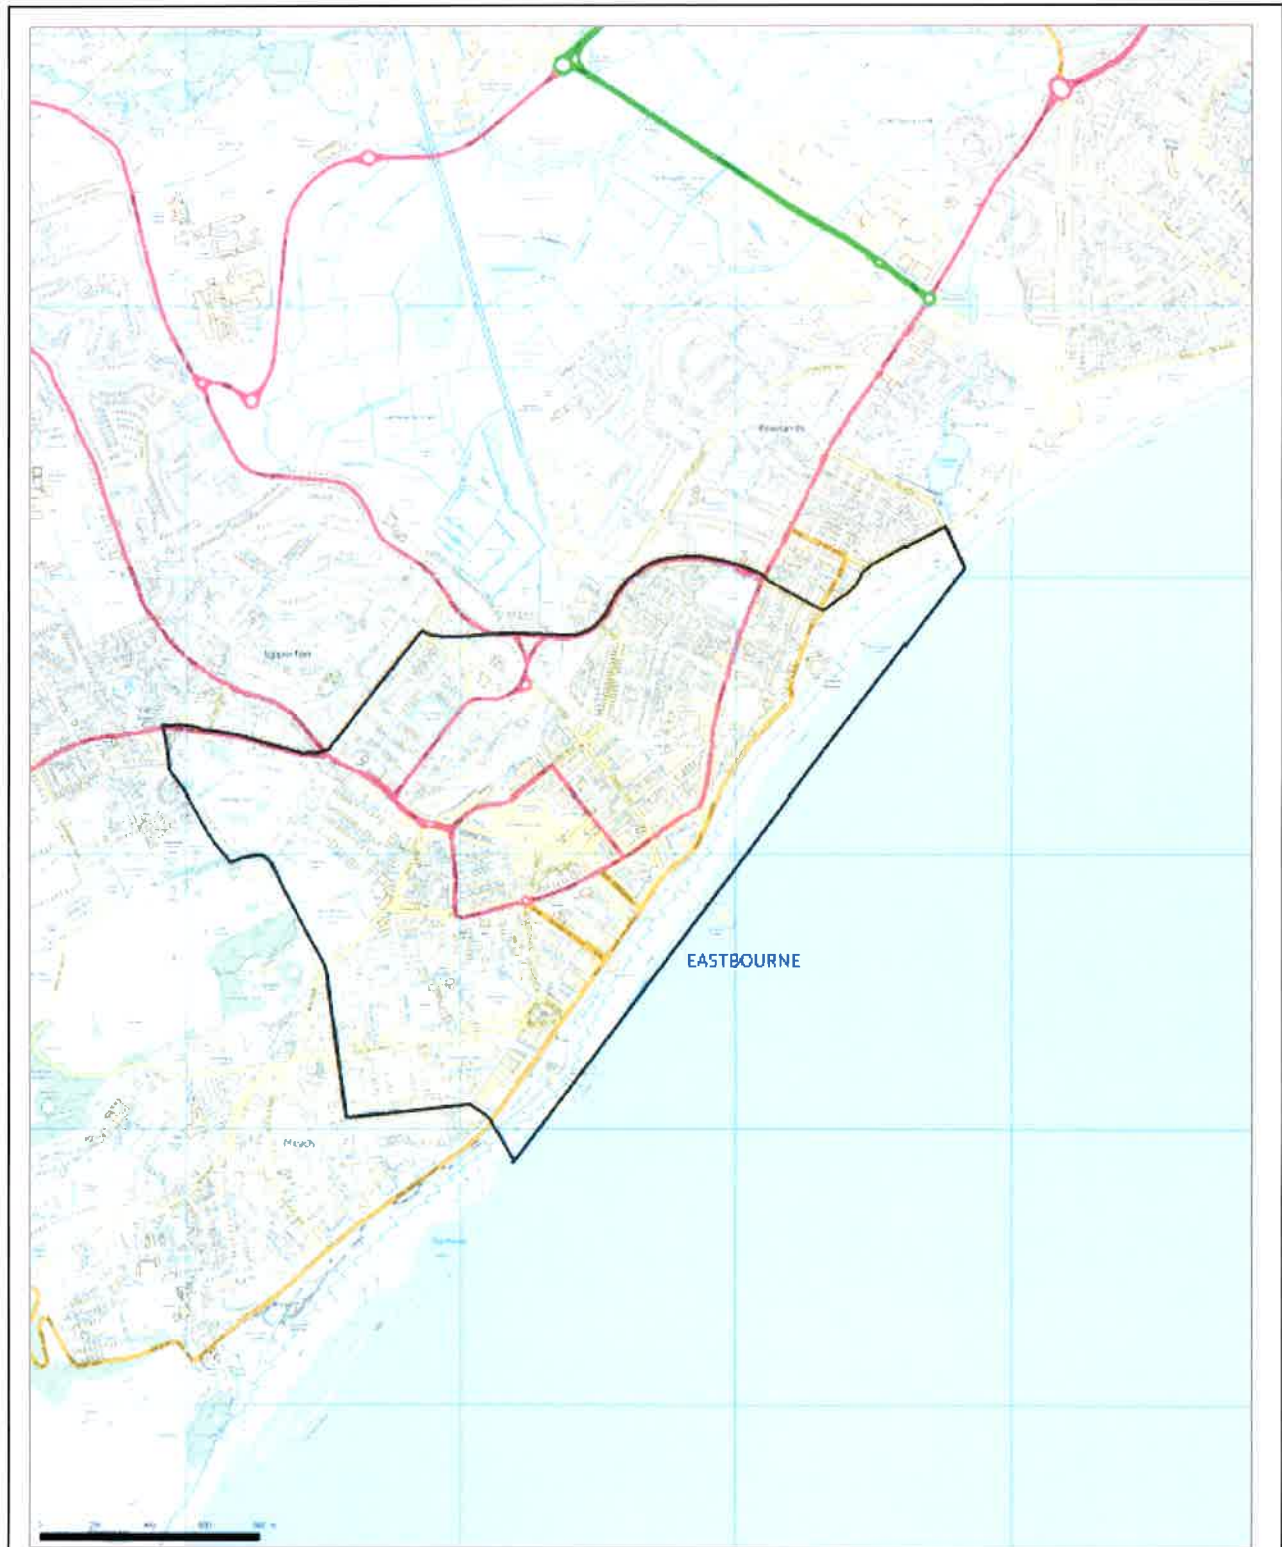

(C) Crown copyright Eastbourne Borough Council Licence number LA100025879 2013.

1:25000

Eastbourne PSPO (Consumption of Alcohol) Boundary

EASTBOURNE
Borough Council

www.eastbourne.gov.uk