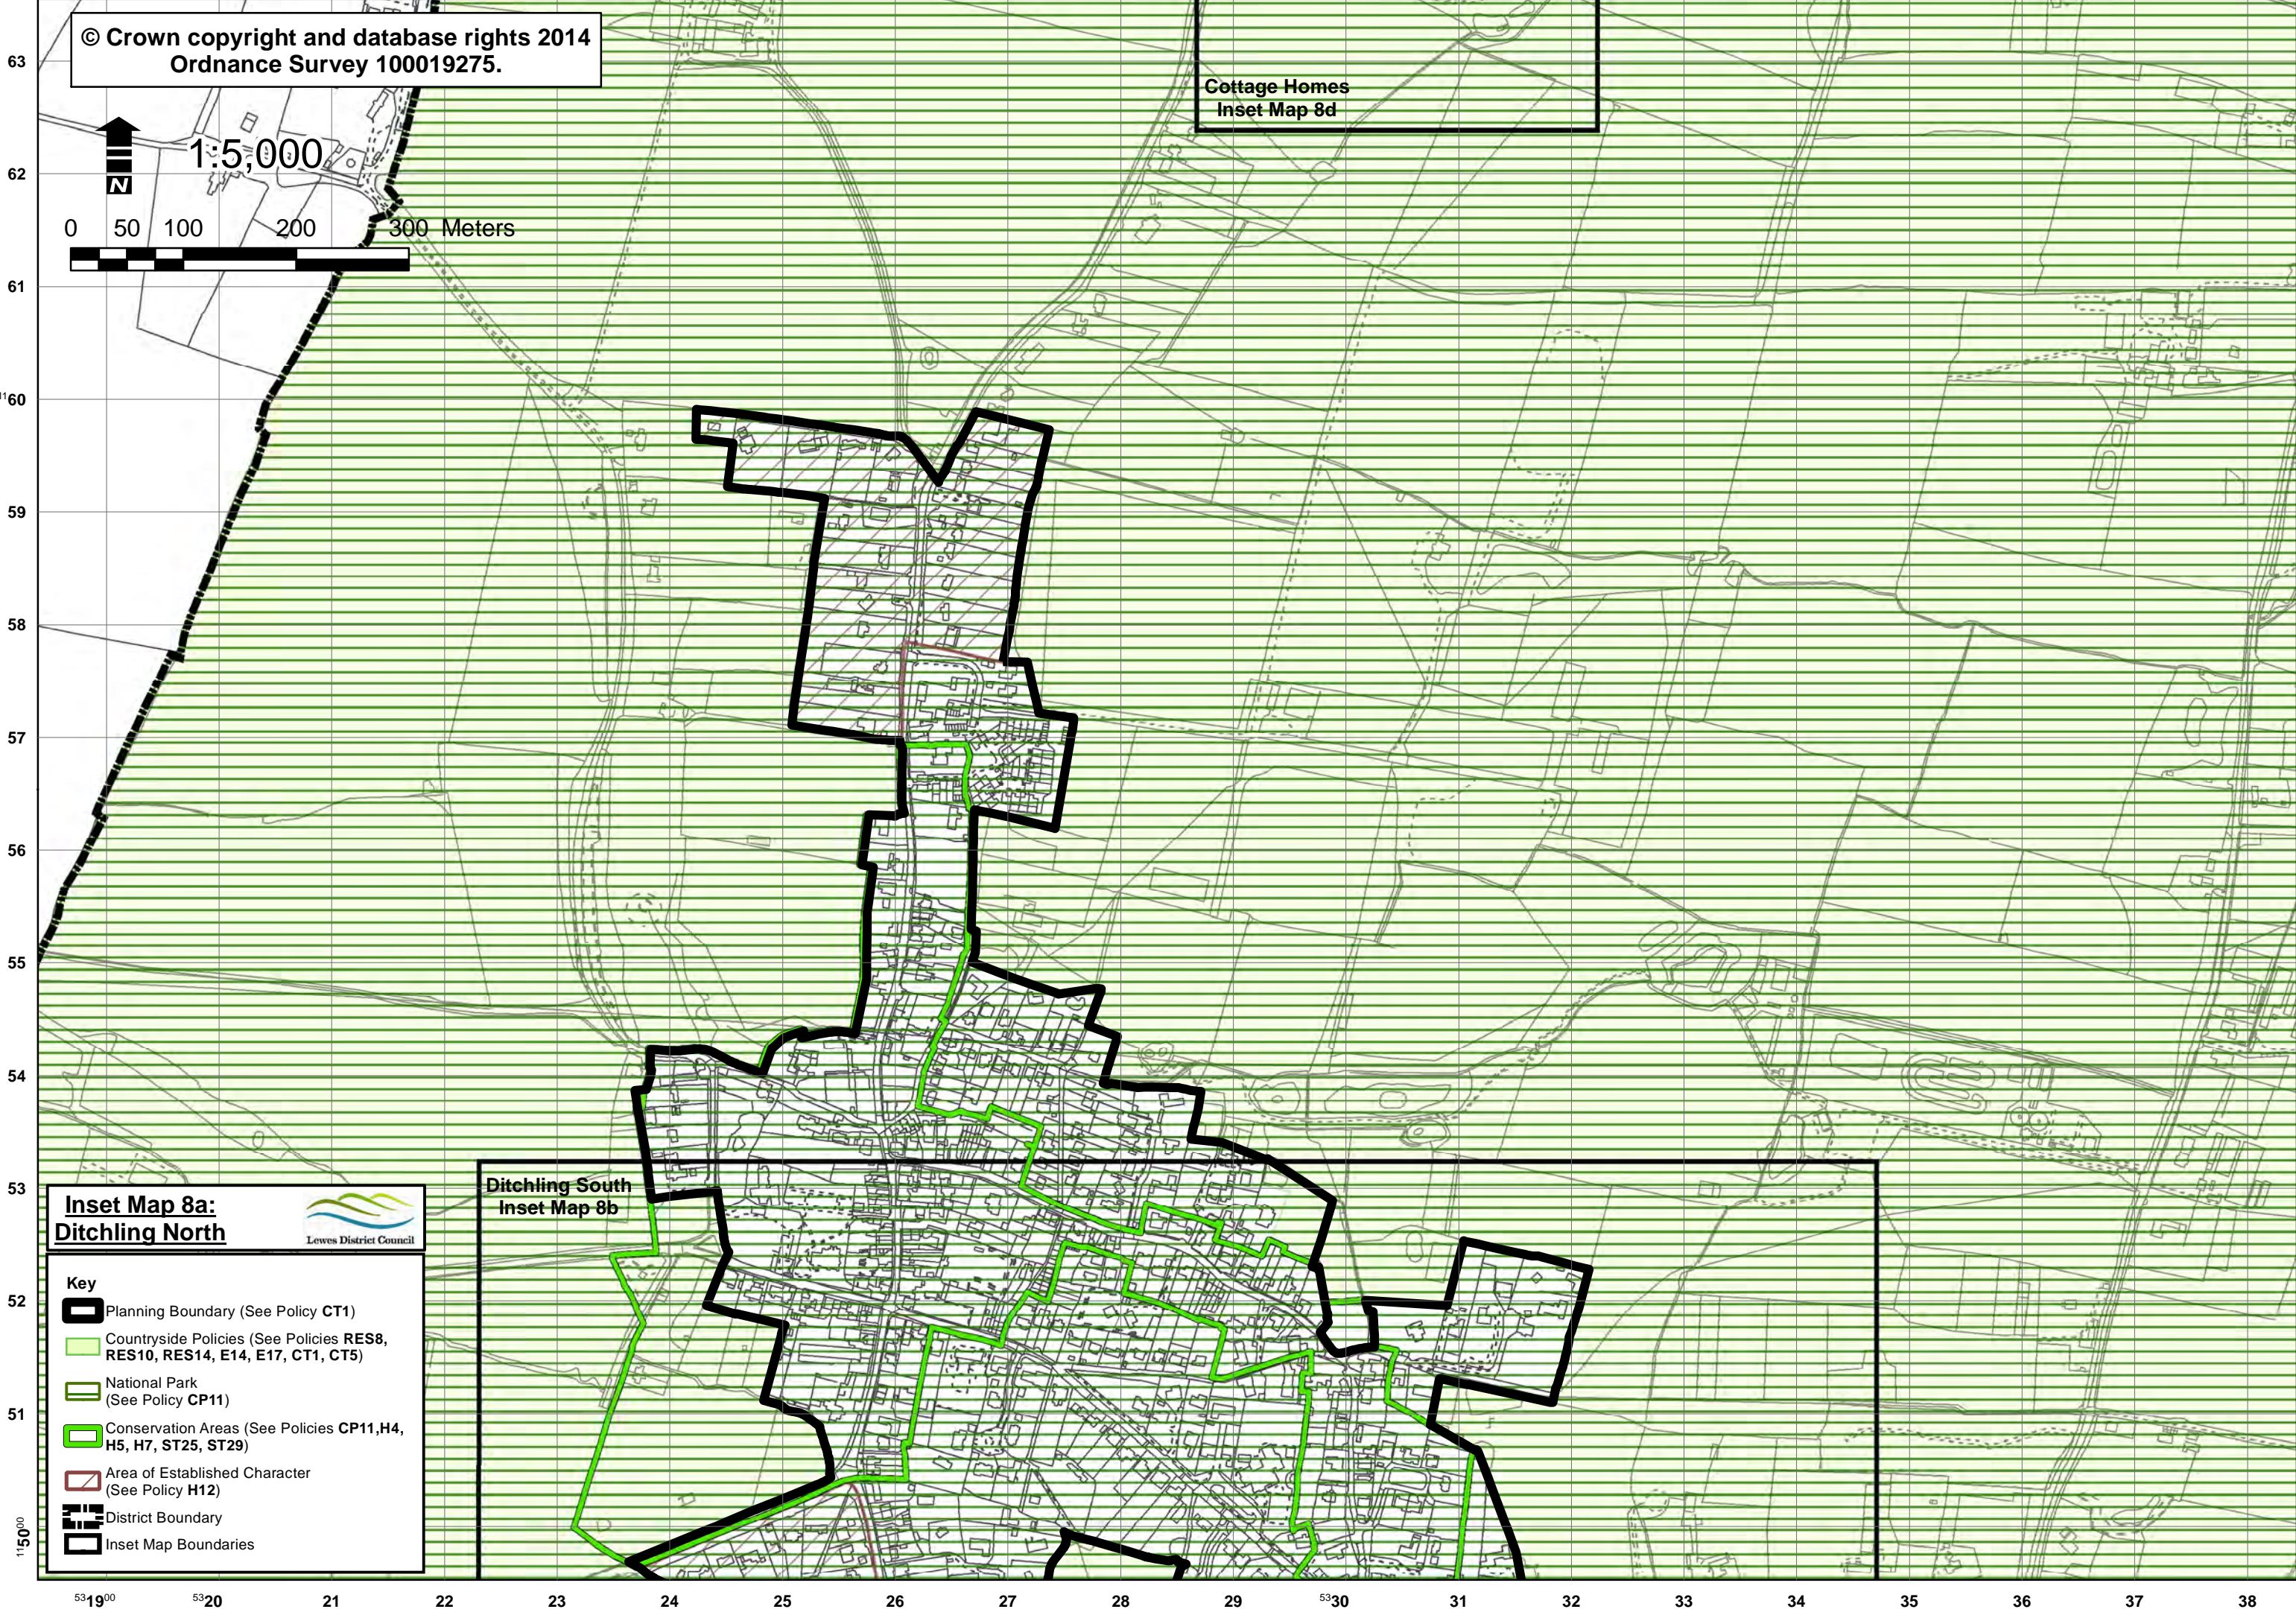

© Crown copyright and database rights 2014
Ordnance Survey 100019275.

Cottage Homes
Inset Map 8d

Inset Map 8a:
Ditchling North

Ditchling South
Inset Map 8b

- Key**
- Planning Boundary (See Policy CT1)
 - Countryside Policies (See Policies RES8, RES10, RES14, E14, E17, CT1, CT5)
 - National Park (See Policy CP11)
 - Conservation Areas (See Policies CP11, H4, H5, H7, ST25, ST29)
 - Area of Established Character (See Policy H12)
 - District Boundary
 - Inset Map Boundaries

531900 5320 21 22 23 24 25 26 27 28 29 5330 31 32 33 34 35 36 37 38

115000