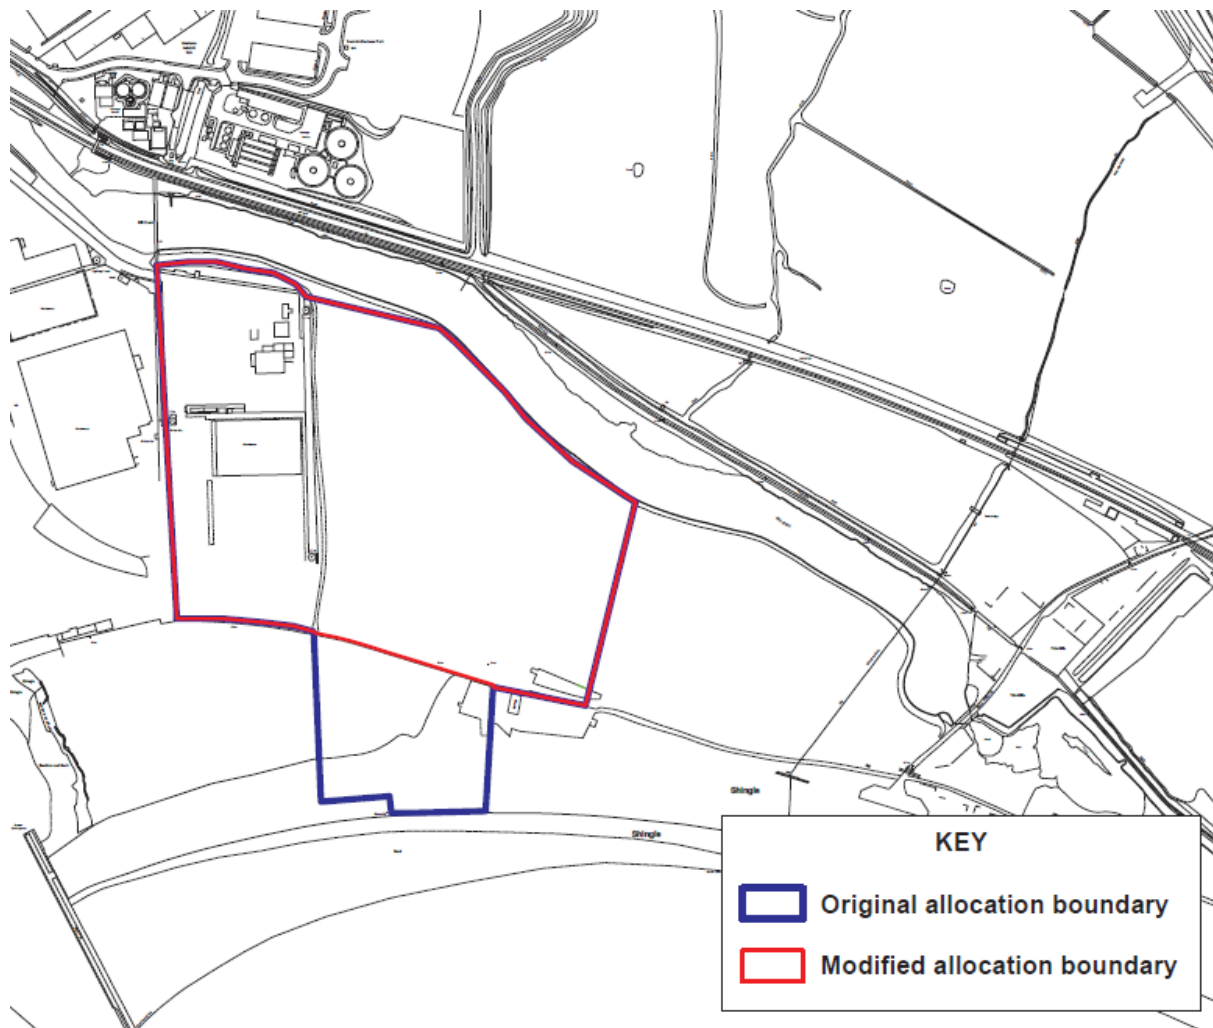

**POLICY E1: Site area as proposed to be modified**

**Policy E1: Land at East Quay, Newhaven Port (original and modified)**

Scale  
0 40 80 120 m

Scale: 1:5000 @ A4  
X: 545452 Y: 100397

© Crown Copyright and database rights 2019  
Ordnance Survey 100019275. Lewes District Council.