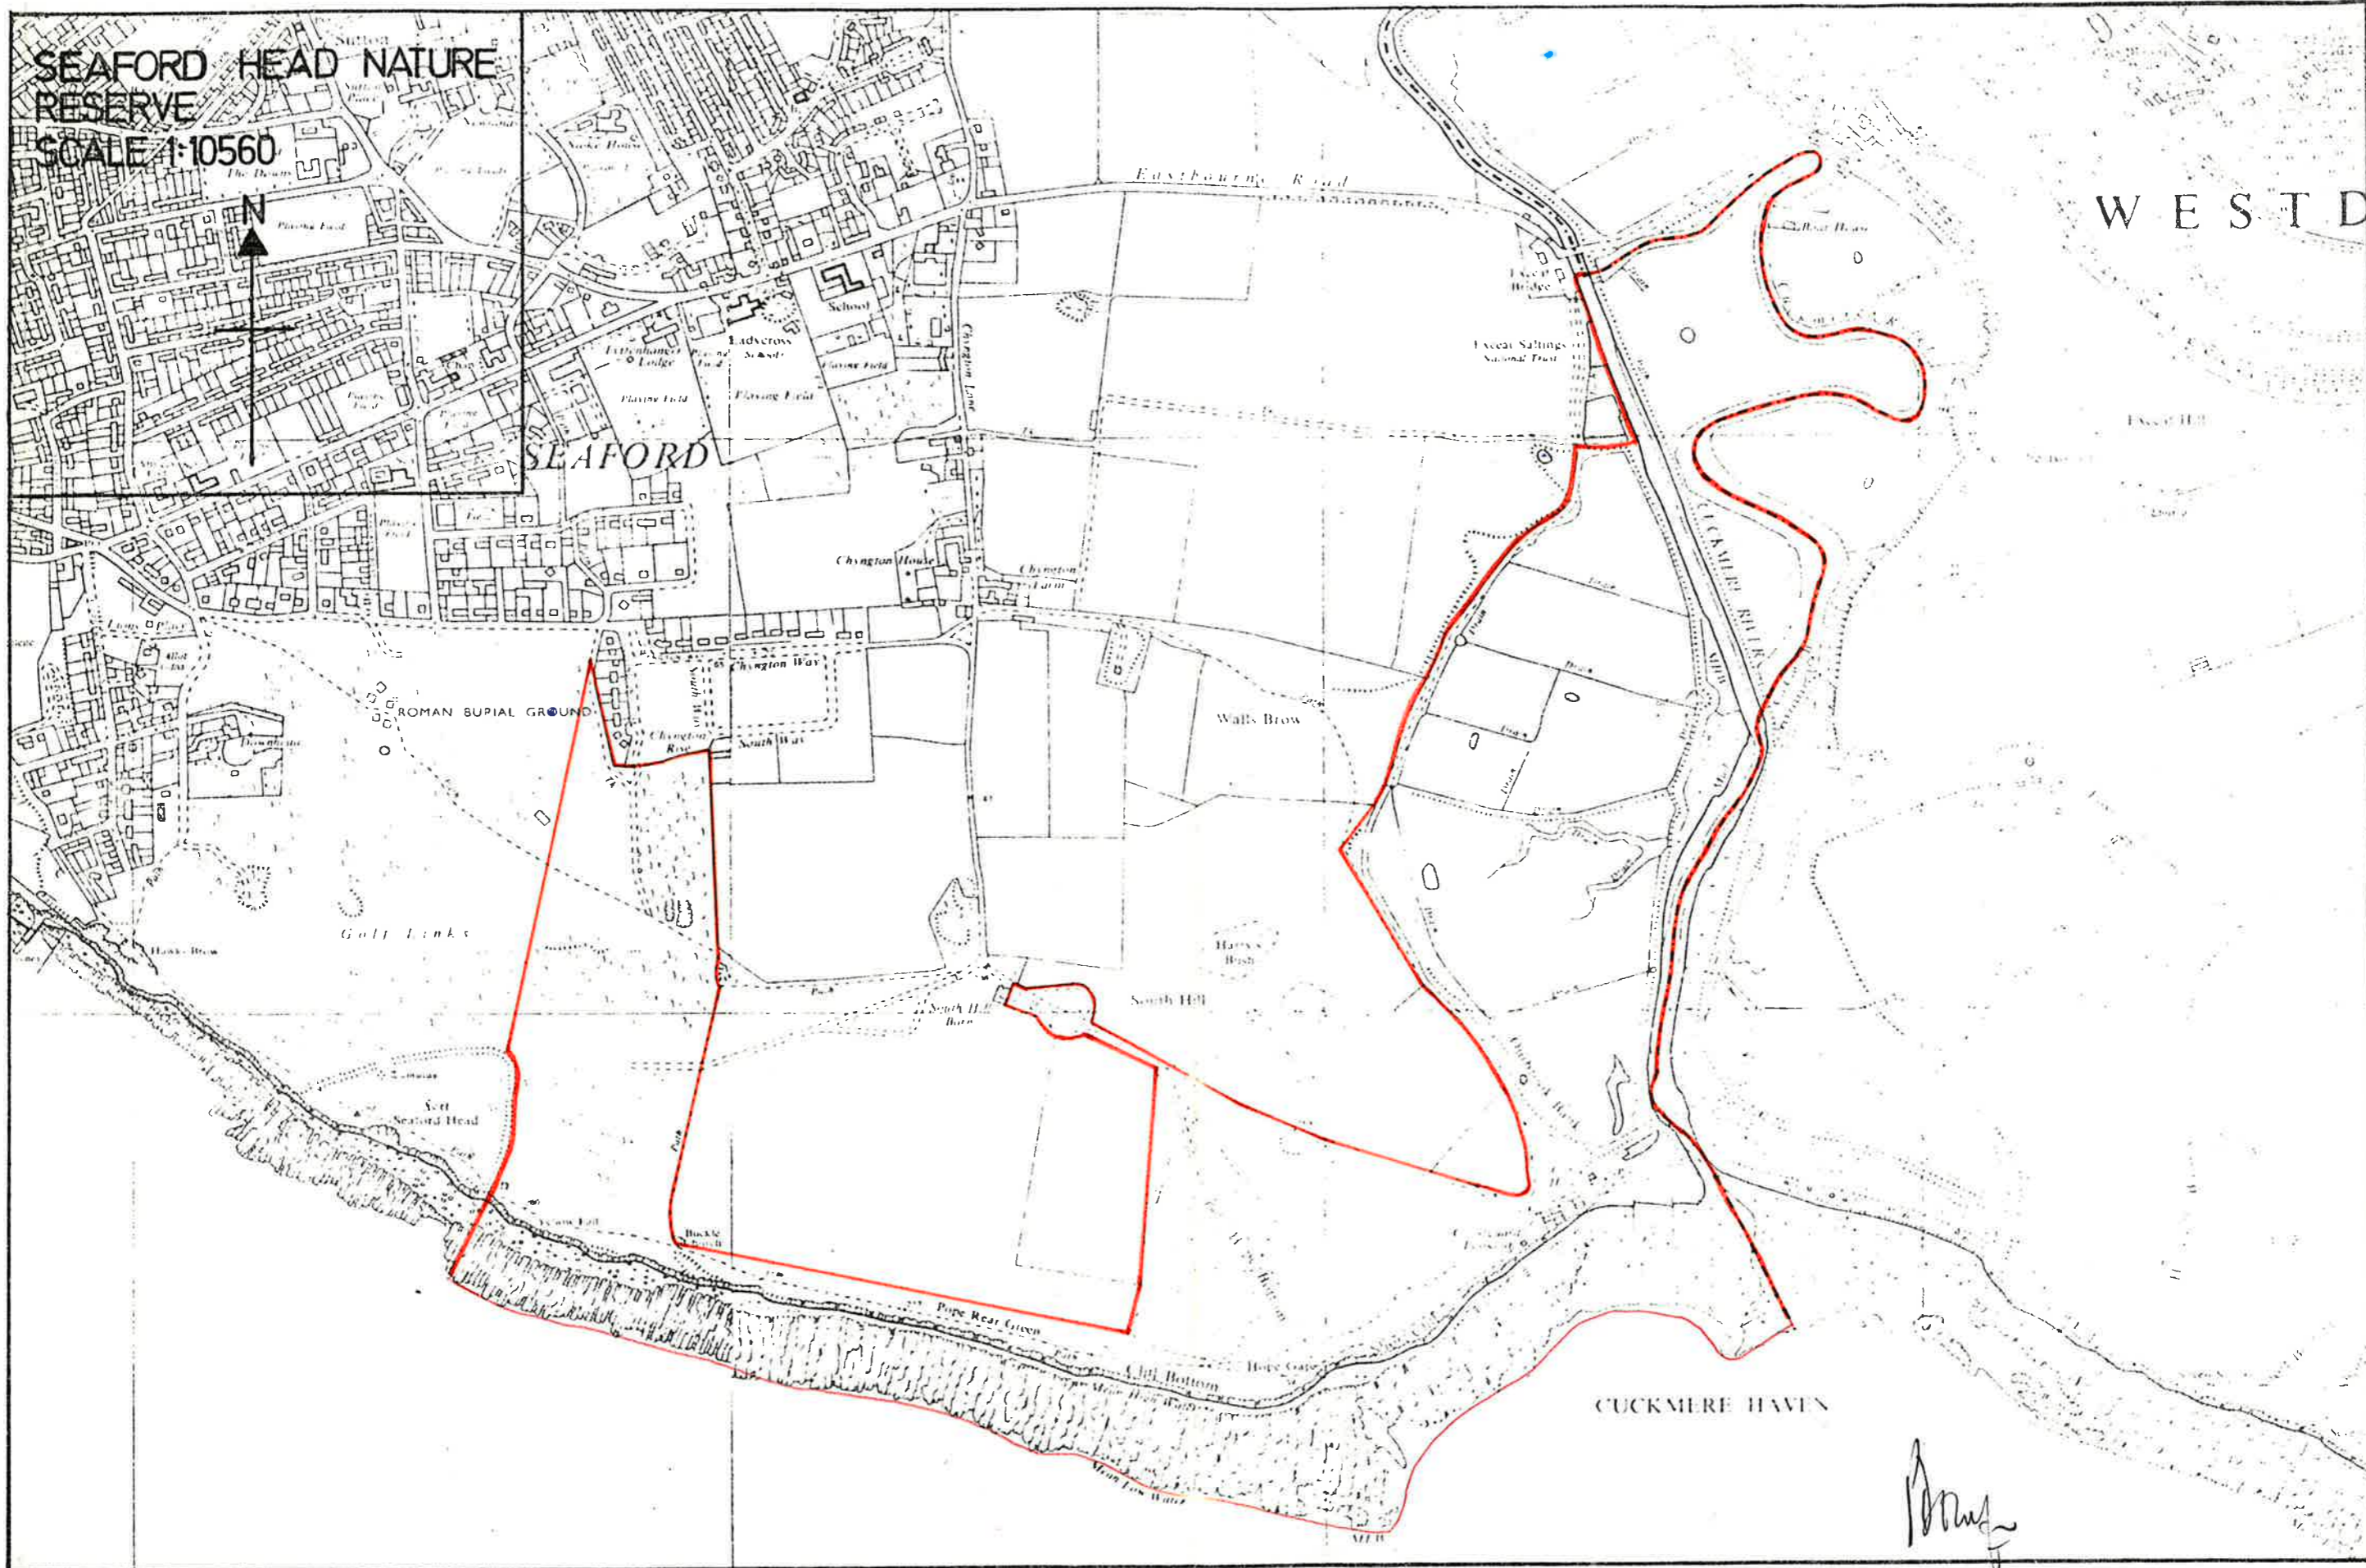

SEAFORD HEAD NATURE RESERVE
SCALE 1:10560

[Handwritten signature]
DISTRICT SOLICITOR