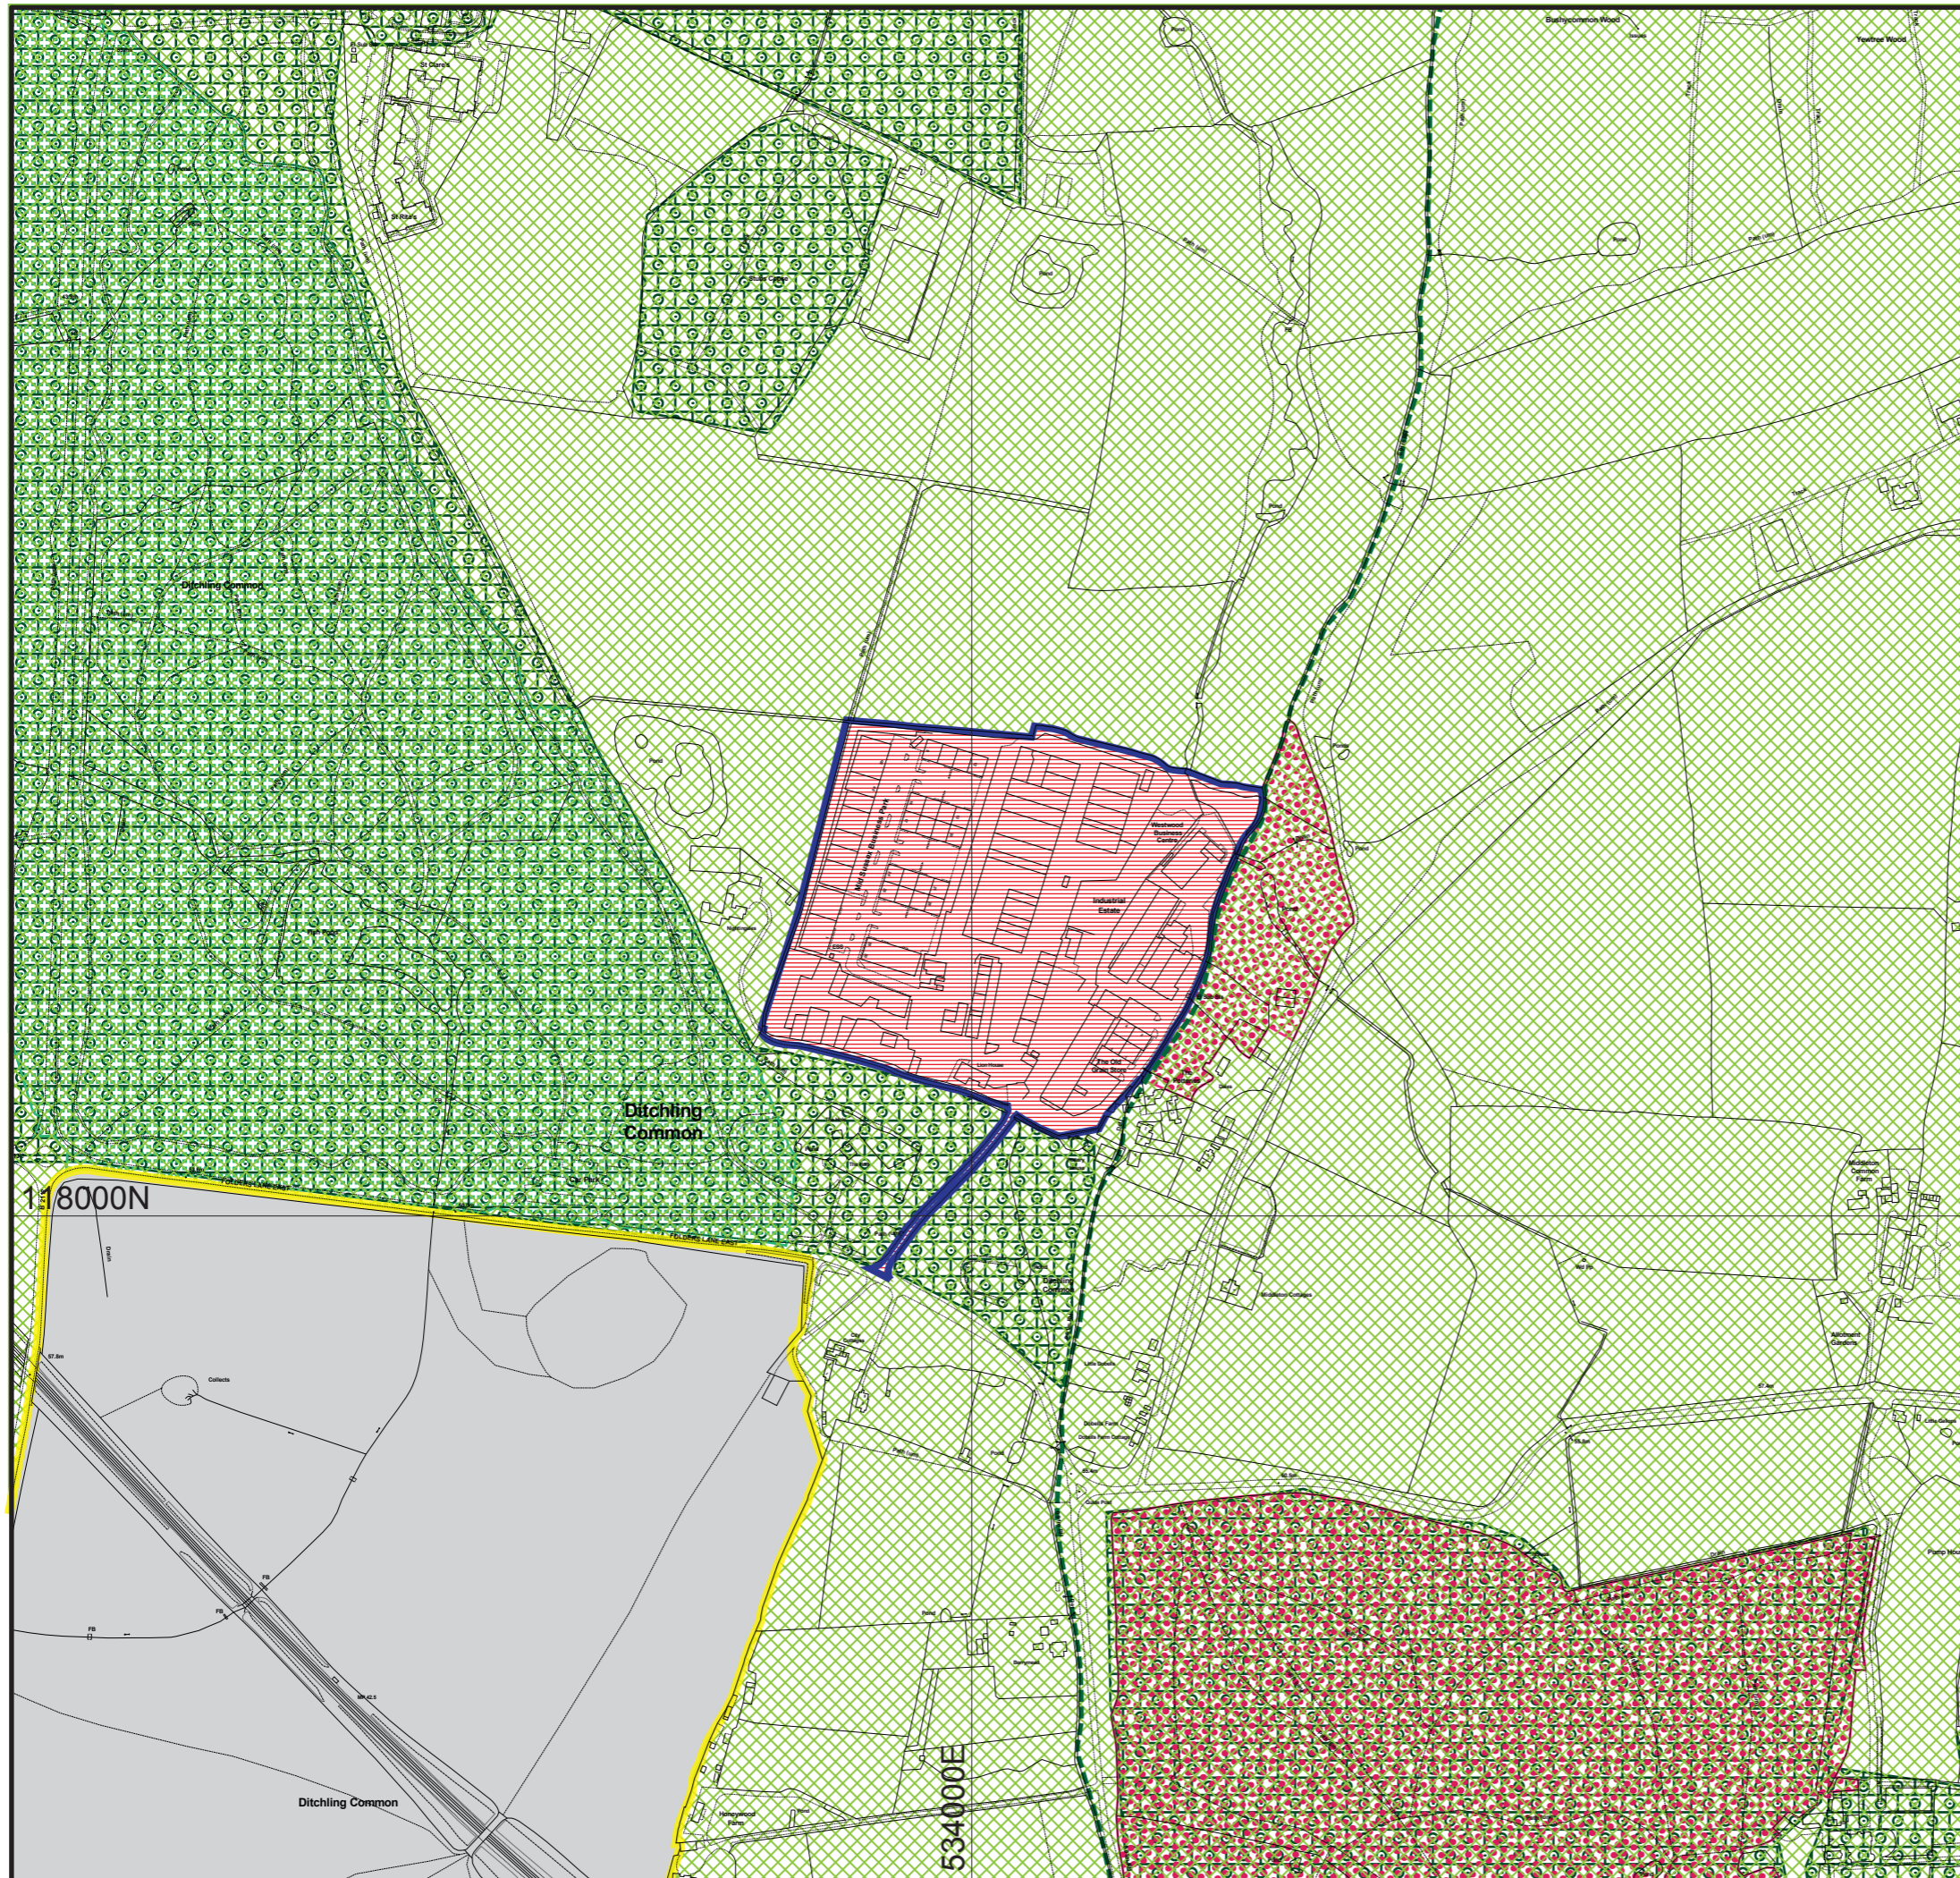

**Lewes District Council**  
**LEWES DISTRICT POLICIES MAP**  
**Inset Map 9: Ditchling Common**

**Key**

- Parish Boundaries
- Plan Area
- South Downs National Park
- Local Wildlife Sites
- Sites of Special Scientific Interest

**Lewes Local Plan Part 2 (January 2019)**

- DM1: Planning Boundary
- Countryside Policies (*Policies DM2, DM3, DM4, DM5, DM6, DM7, DM9, DM10, DM11, DM12*)

**Ditchling Neighbourhood Plan (2018)**

- CONS 1 Permit development within established boundaries
- CONS 12 Safeguard and enhance green infrastructure

Date: January 2019

Scale: 1 : 5,000 @ A3