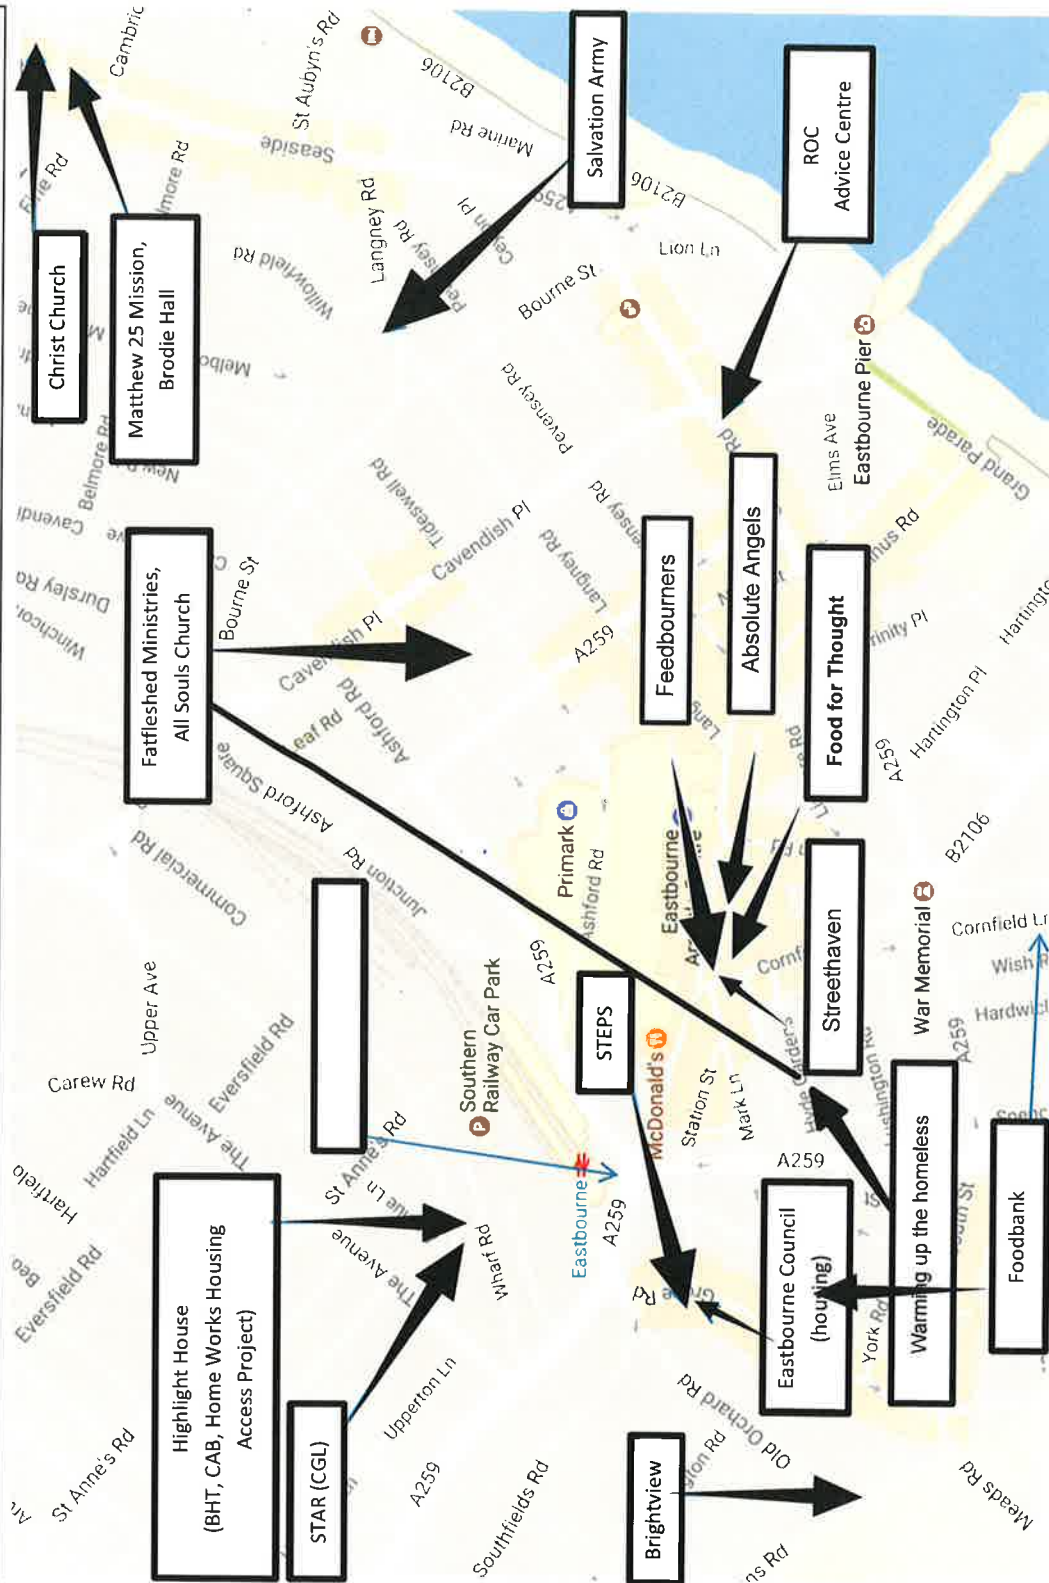

E-Hug

Food, Provisions and Services for the Homeless of Eastbourne.

Eastbourne Winter Night Shelter

Overnight accommodation with meals: December, January and February: Mon to Sun 7pm to 8am
To register: Mon to Fri 1pm to 3pm Christ Church, Seaside BN22 7NN. 07932 407730 (for weekend registration)

Eastbourne Homeless Umbrella Group

Mon-Fri 8am-10.30am
Matthew 25, Christ Church, Seaside, BN22 7NN

Mon, Wed and Fri 12.30pm-3pm
Matthew 25, Christ Church, Seaside, BN22 7NN

Mon-Fri 10am-4pm
Salvation Army, Langley Rd, BN22 8AG

Tues and Thurs 6pm-8pm
Salvation Army, Langley Rd, BN22 8AG

Tues, Wed, Thurs, and Fri 10am-12pm

Mon and Tues 8pm-9.30pm
Food bank, Grove Rd, BN21 4TY

Wed 7.30-9pm
Warming up the Homeless, Hyde Gardens BN21 4PN

Thursdays 7pm-8.30pm
Feedbourners, Terminus Rd, BN21 3NJ

Friday 7.30pm-9pm
Absolute Angels, Terminus Rd, BN 21 3NJ

Saturday 6.30pm-7.30pm
Food for Thought, Terminus Rd, BN21 3NJ

Sunday 9.15am-9.45am
All Souls Church, Wellesley rd, BN21 3RJ

Sunday 5pm-6.30pm
Fattleshed, Hyde Garden, BN21 4PN

Sunday 5pm-6.30pm
Streethaven, Terminus Rd, BN21 3NJ