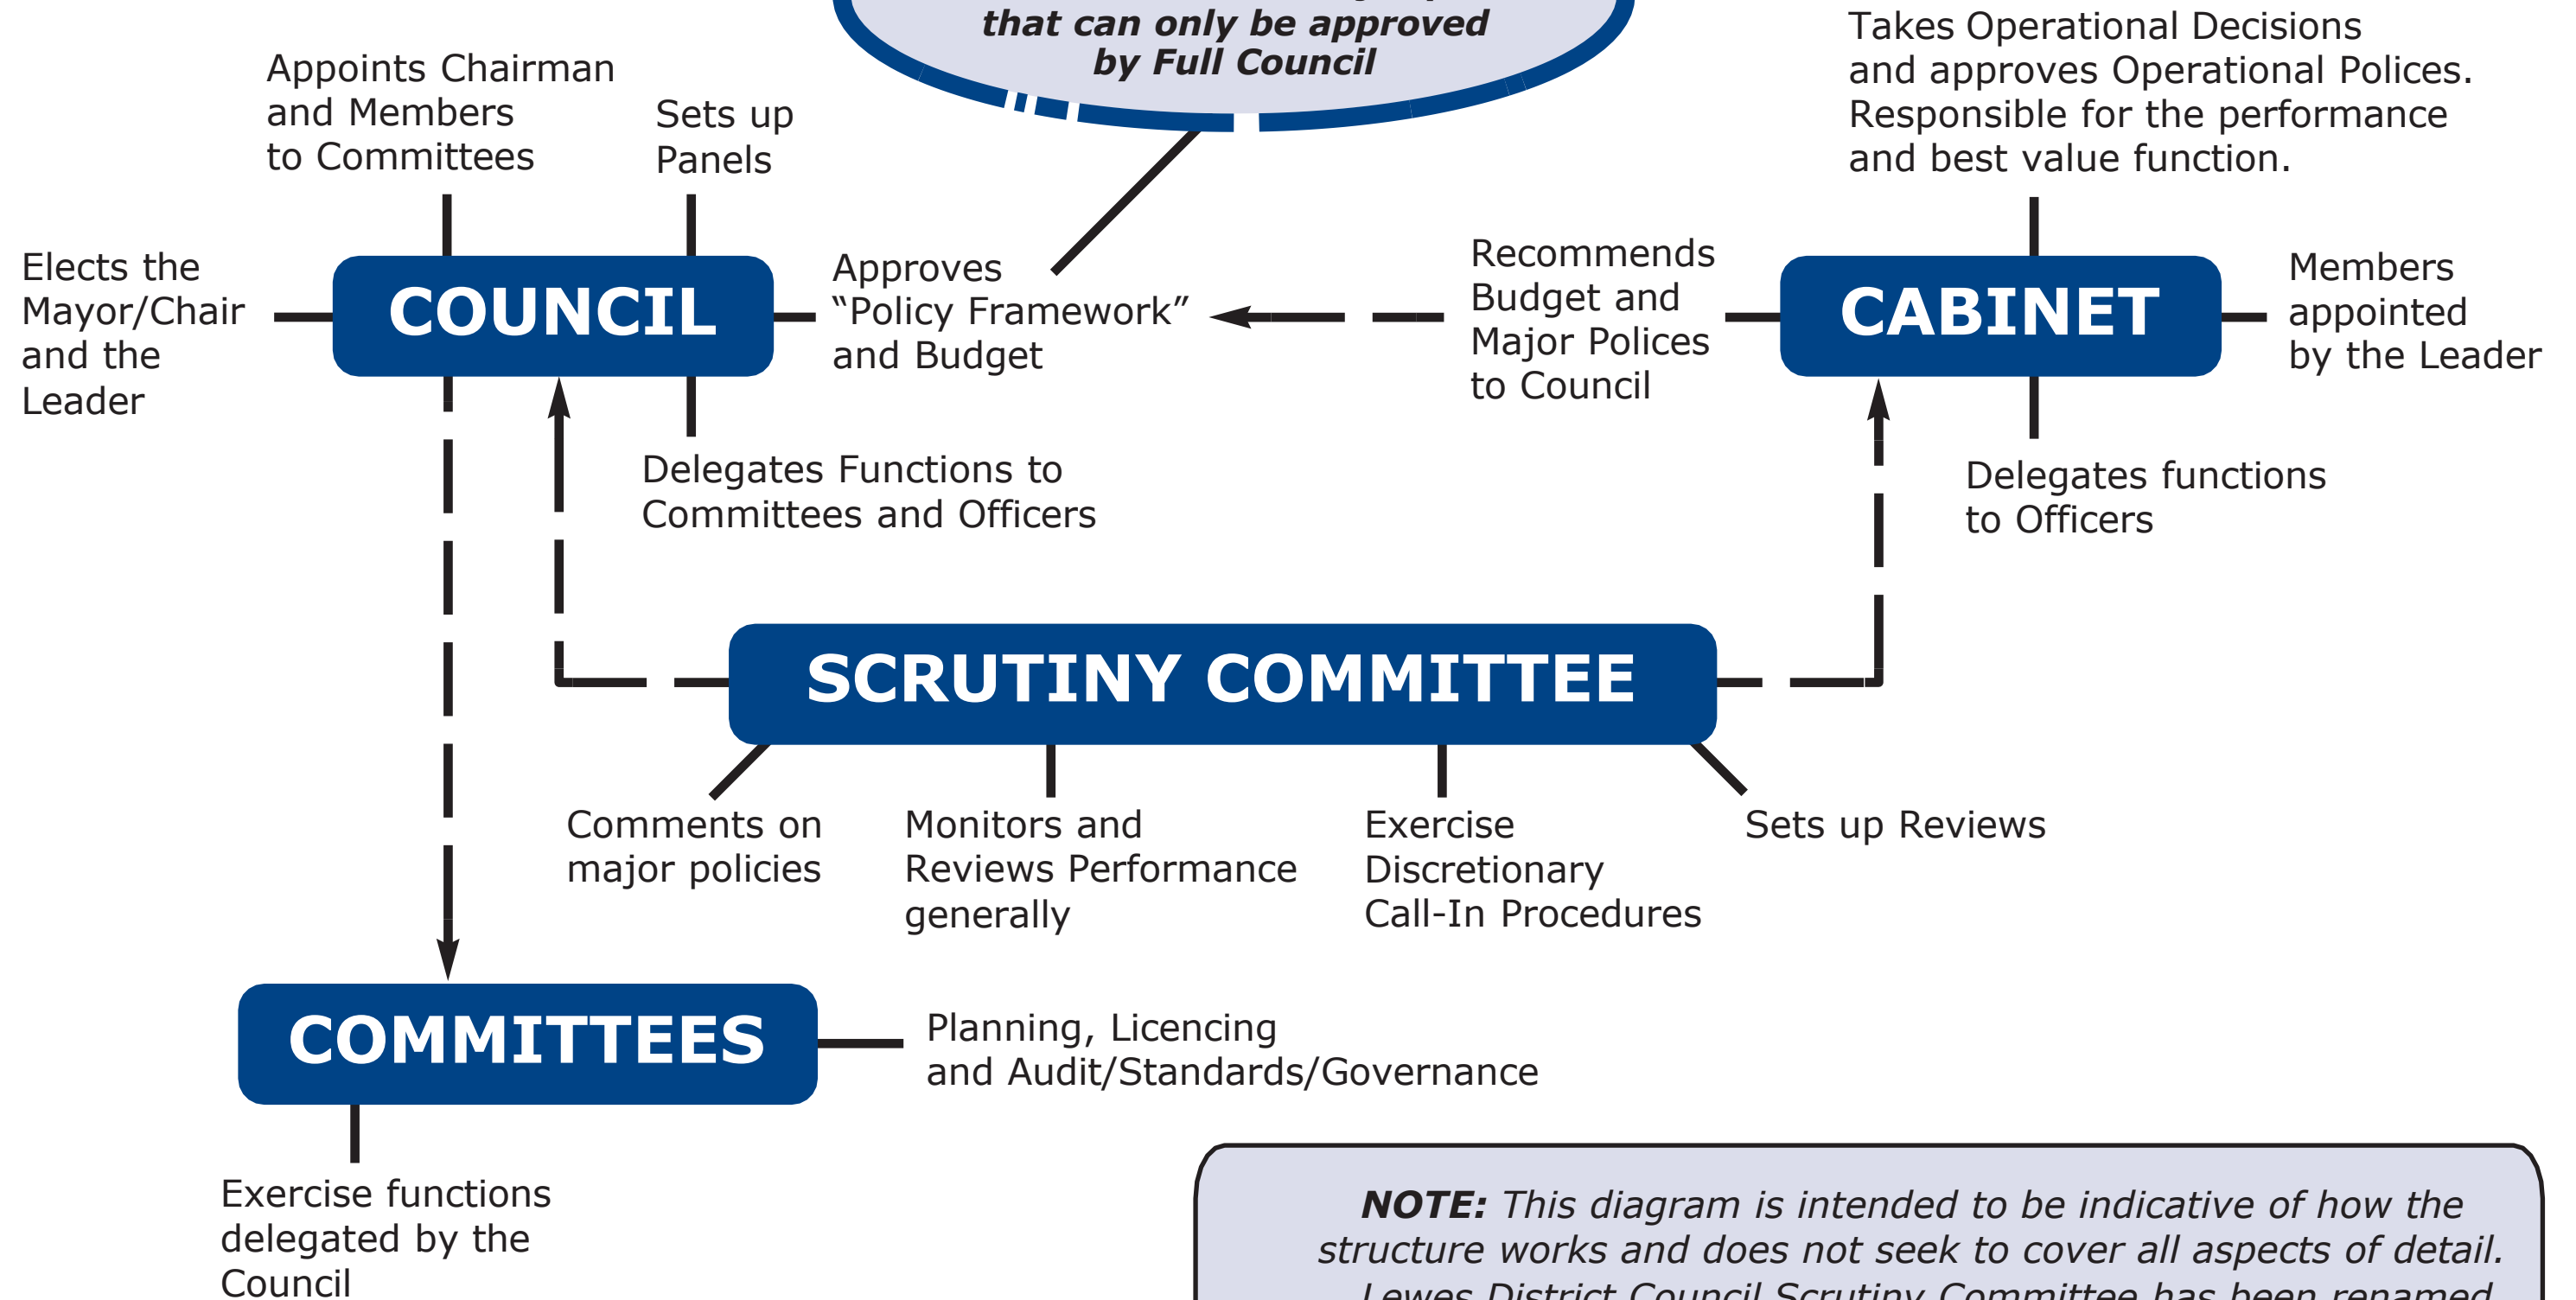

How it Works...

The Modernised Political Structure

Lewes District Council

Working in partnership with Eastbourne Homes

The "Policy Framework" is the defined list of major policies that can only be approved by Full Council

NOTE: This diagram is intended to be indicative of how the structure works and does not seek to cover all aspects of detail. Lewes District Council Scrutiny Committee has been renamed Policy and Performance Advisory Committee (PPAC)