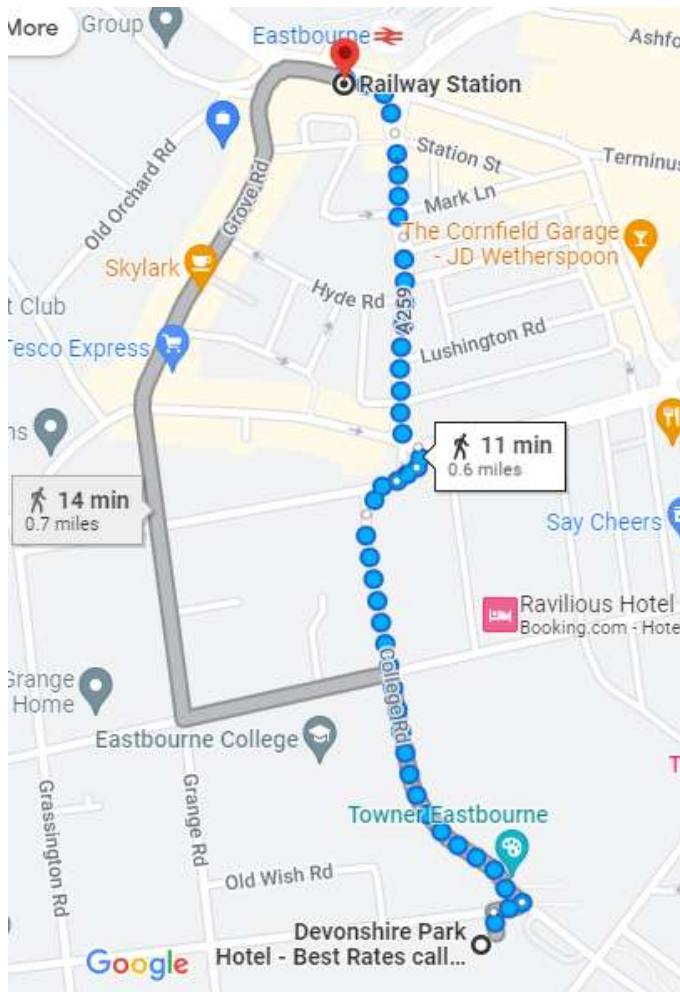

[Devonshire Park Hotel to Devonshire Park, Locker Rooms](#)

The locker room is accessible via a pathway adjacent to the Devonshire Park car park on College Road

Below is a link to a 3D view of the Locker Room

<https://3dmediasolutions.co.uk/3d-model/locker-room-2/fullscreen/>

Layout of the Devonshire Quarter and location of The Locker Room

From Devonshire Park Hotel to Eastbourne Railway Station

Train times from Eastbourne to Lewes

< Earlier Thu 29 Sep 2022 Later >		
EBN 08:35 ↓ LWS 08:56 21m On time Direct	EBN 08:39 ↓ LWS 09:04 25m On time Direct	EBN 09:00 ↓ LWS 09:20 20m On time Direct

From Lewes Station to Lewes District Council, Southover House, Lewes