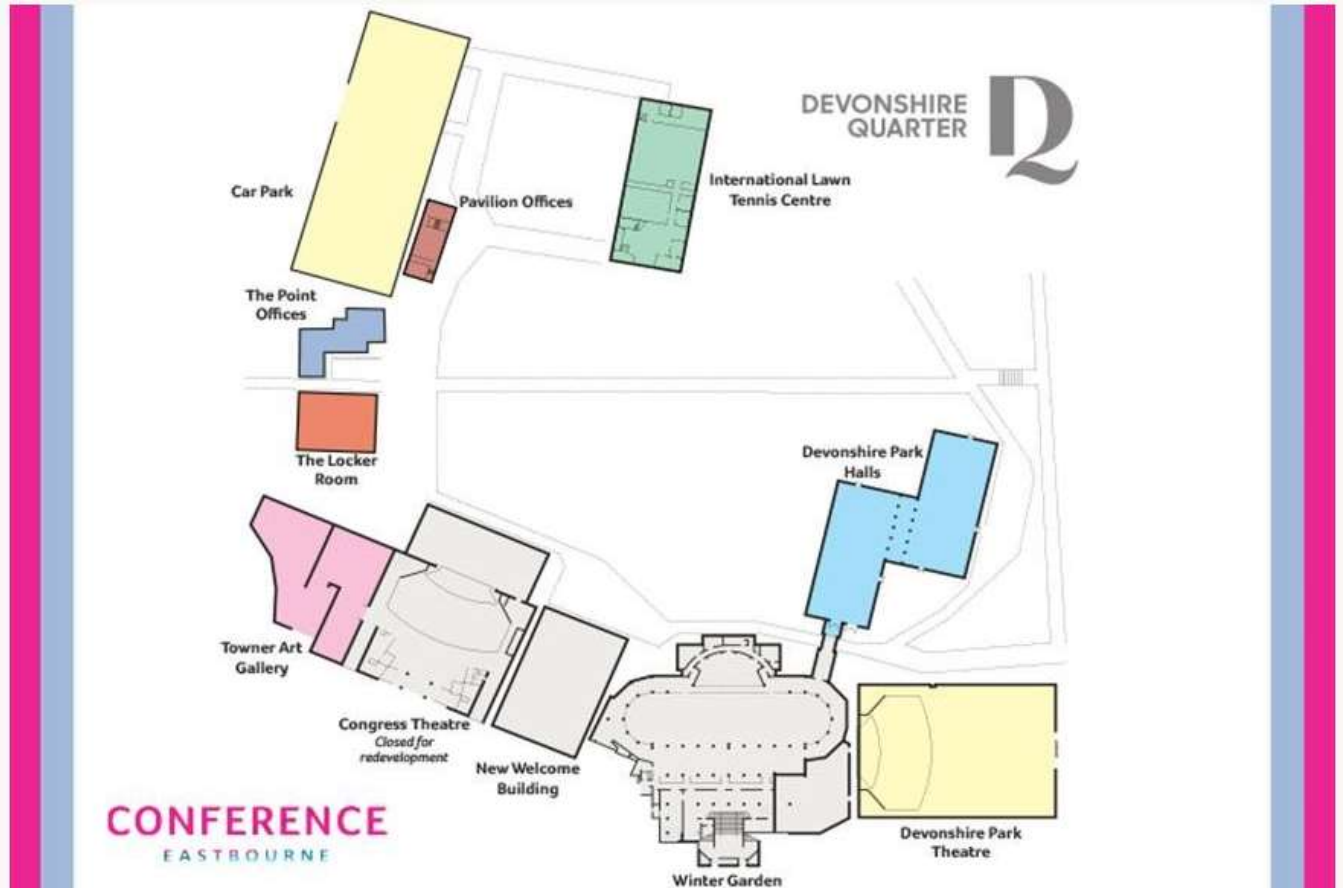

[Devonshire Park Hotel to Devonshire Park, Locker Rooms](#)

The locker room is accessible via a pathway adjacent to the Devonshire Park car park on College Road

Below is a link to a 3D view of the Locker Room

<https://3dmediasolutions.co.uk/3d-model/locker-room-2/fullscreen/>

Layout of the Devonshire Quarter and location of The Locker Room

From Devonshire Park Hotel to Eastbourne Railway Station

Train times from Eastbourne to Lewes

**Southover_House_f
loor_plans.pdf**

Floor plans of Southover House in Lewes

Train times from Lewes to Eastbourne

< Earlier Thu 29 Sep 2022 Later >		
LWS 17:17 ↓ EBN 17:41 24m On time Direct	LWS 17:29 ↓ EBN 17:51 22m On time Direct	LWS 17:47 ↓ EBN 18:13 26m On time Direct