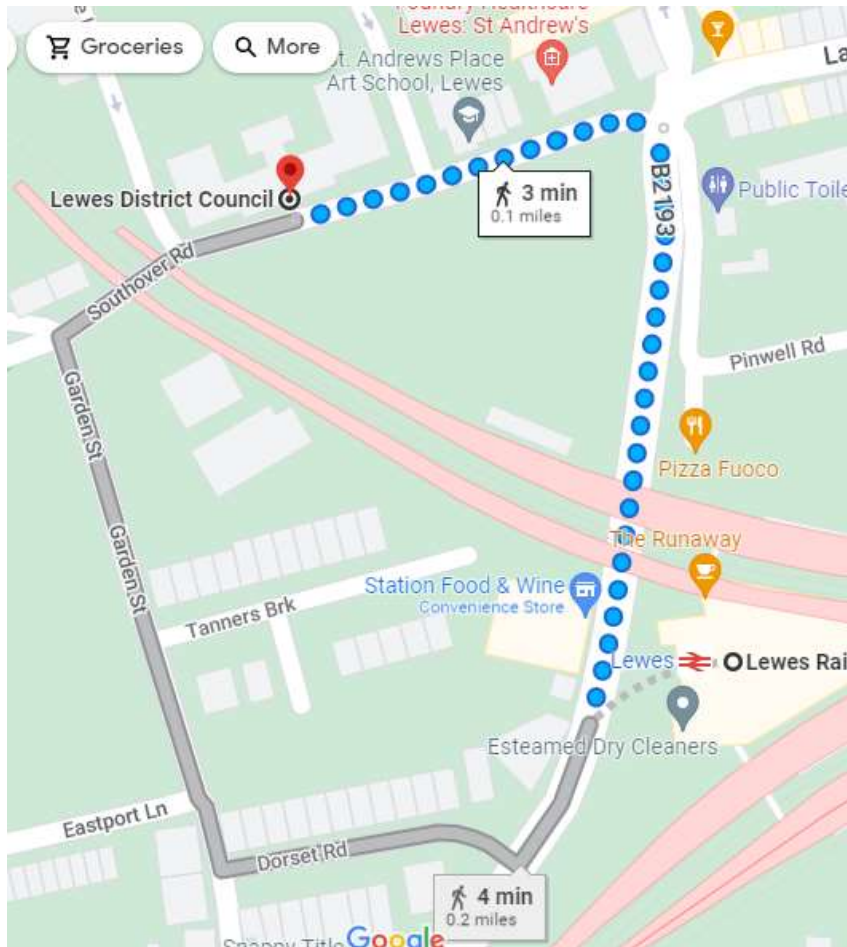

[Devonshire Park Hotel to Devonshire Park, Locker Rooms](#)

The locker room is accessible via a pathway adjacent to the Devonshire Park car park on College Road

Below is a link to a 3D view of the Locker Room

<https://3dmediasolutions.co.uk/3d-model/locker-room-2/fullscreen/>

Layout of the Devonshire Quarter and location of The Locker Room

From Devonshire Park Hotel to Eastbourne Railway Station

Train times from Eastbourne to Lewes

< Earlier Thu 29 Sep 2022 Later >		
EBN 08:35 ↓ LWS 08:56 21m On time Direct	EBN 08:39 ↓ LWS 09:04 25m On time Direct	EBN 09:00 ↓ LWS 09:20 20m On time Direct

From Lewes Station to Lewes District Council, Southover House, Lewes