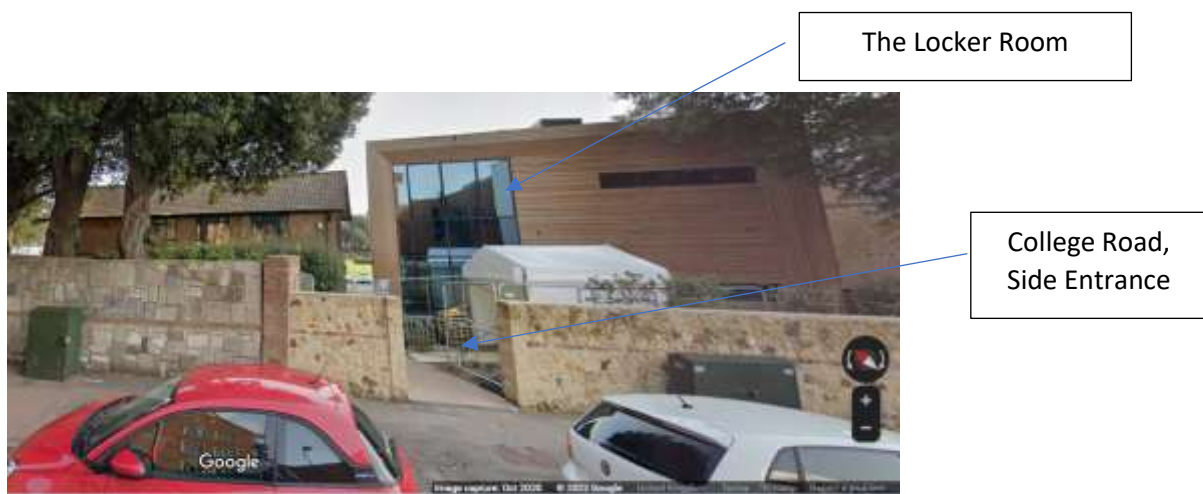

[Devonshire Park Hotel to Devonshire Park, Locker Rooms](#)

The locker room is accessible via a pathway adjacent to the Devonshire Park car park on College Road

Below is a link to a 3D view of the Locker Room

<https://3dmediasolutions.co.uk/3d-model/locker-room-2/fullscreen/>

Layout of the Devonshire Quarter and location of The Locker Room

From Devonshire Park Hotel to Eastbourne Railway Station

Train times from Eastbourne to Lewes