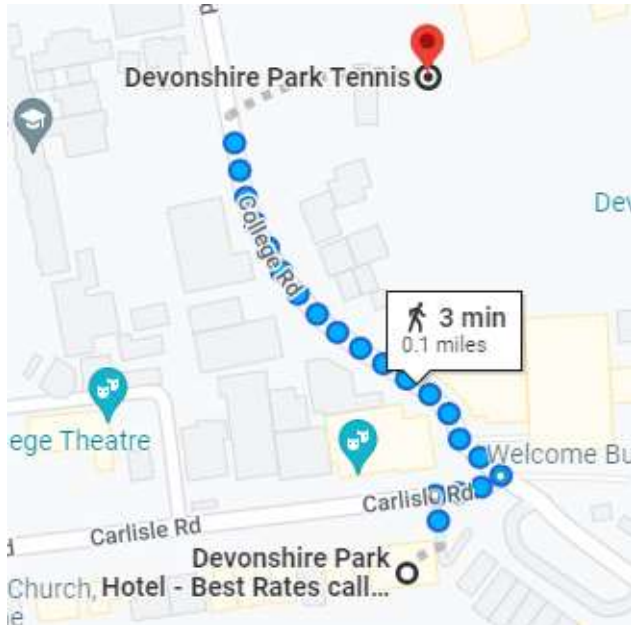

[Devonshire Park Hotel to Devonshire Park, Locker Rooms](#)

The locker room is accessible via a pathway adjacent to the Devonshire Park car park on College Road

Below is a link to a 3D view of the Locker Room

<https://3dmediasolutions.co.uk/3d-model/locker-room-2/fullscreen/>

Layout of the Devonshire Quarter and location of The Locker Room

From Devonshire Park Hotel to Eastbourne Railway Station

Train times from Eastbourne to Lewes

< Earlier Thu 29 Sep 2022 Later >		
EBN 08:35 ↓ LWS 08:56 21m On time Direct	EBN 08:39 ↓ LWS 09:04 25m On time Direct	EBN 09:00 ↓ LWS 09:20 20m On time Direct

From Lewes Station to Lewes District Council, Southover House, Lewes