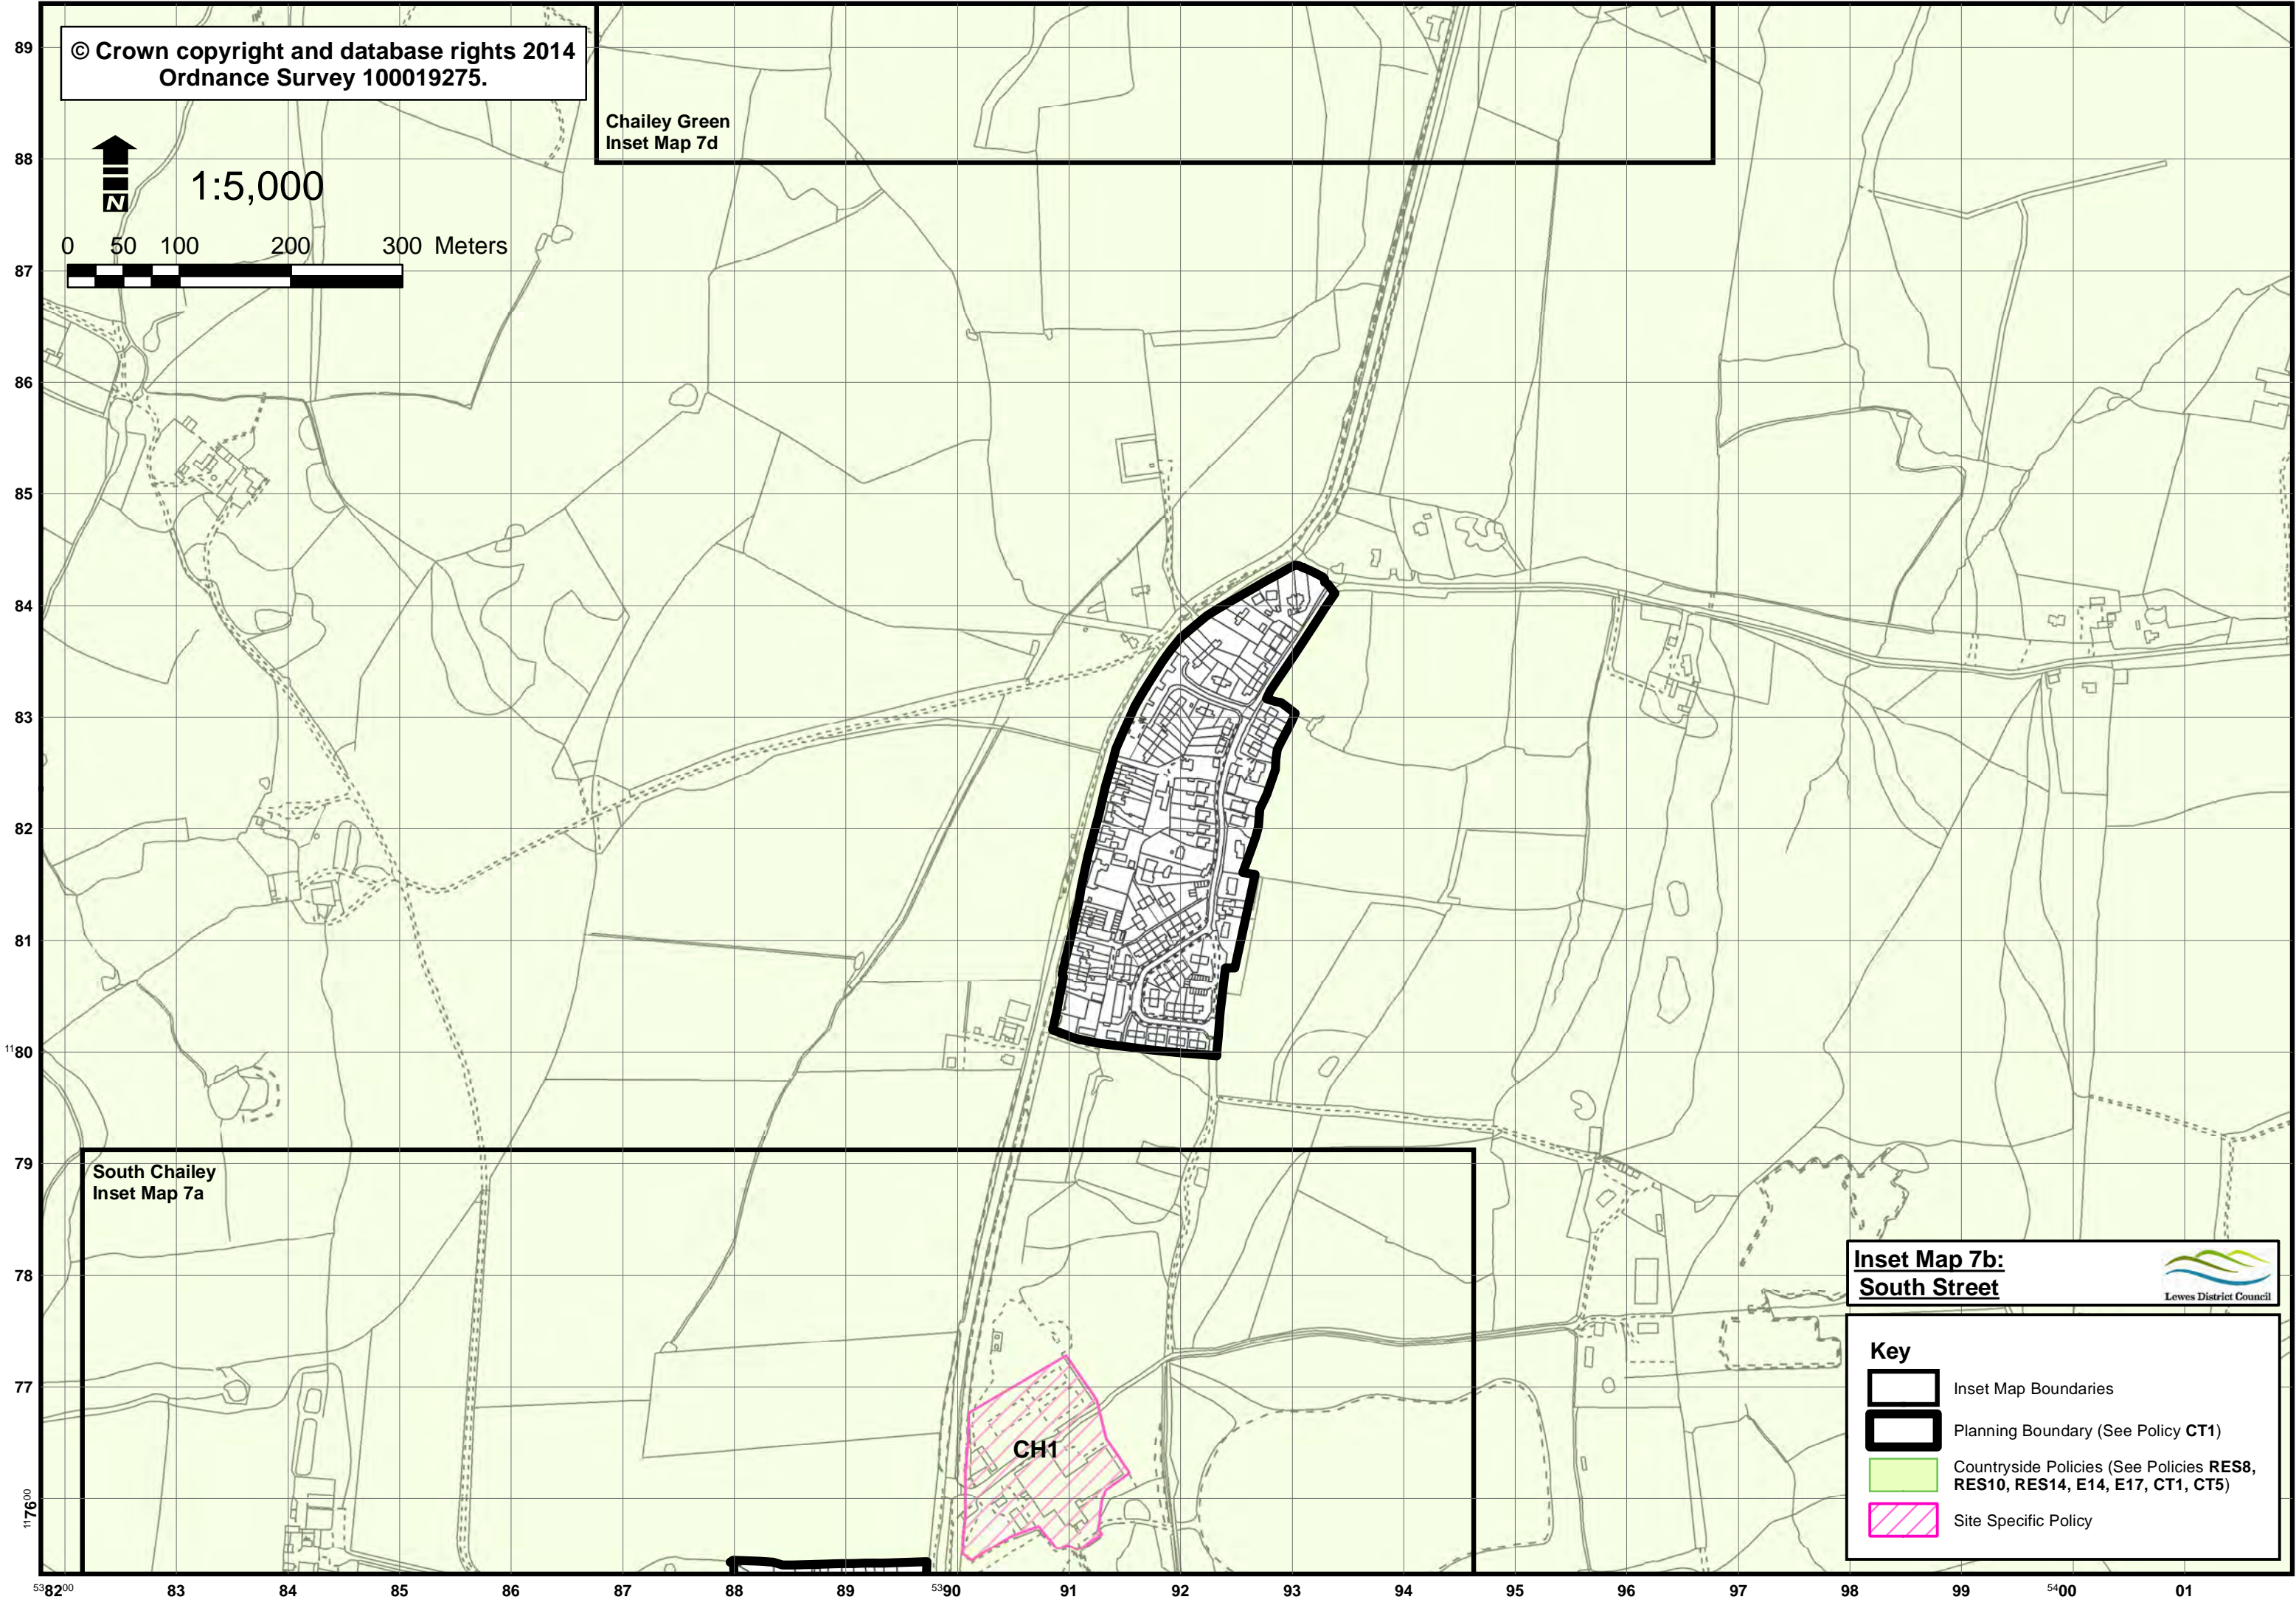

© Crown copyright and database rights 2014
Ordnance Survey 100019275.

Chailey Green
Inset Map 7d

1:5,000

South Chailey
Inset Map 7a

Inset Map 7b:
South Street

Key

-  Inset Map Boundaries
-  Planning Boundary (See Policy CT1)
-  Countryside Policies (See Policies RES8, RES10, RES14, E14, E17, CT1, CT5)
-  Site Specific Policy

538200 83 84 85 86 87 88 89 5390 91 92 93 94 95 96 97 98 99 5400 01