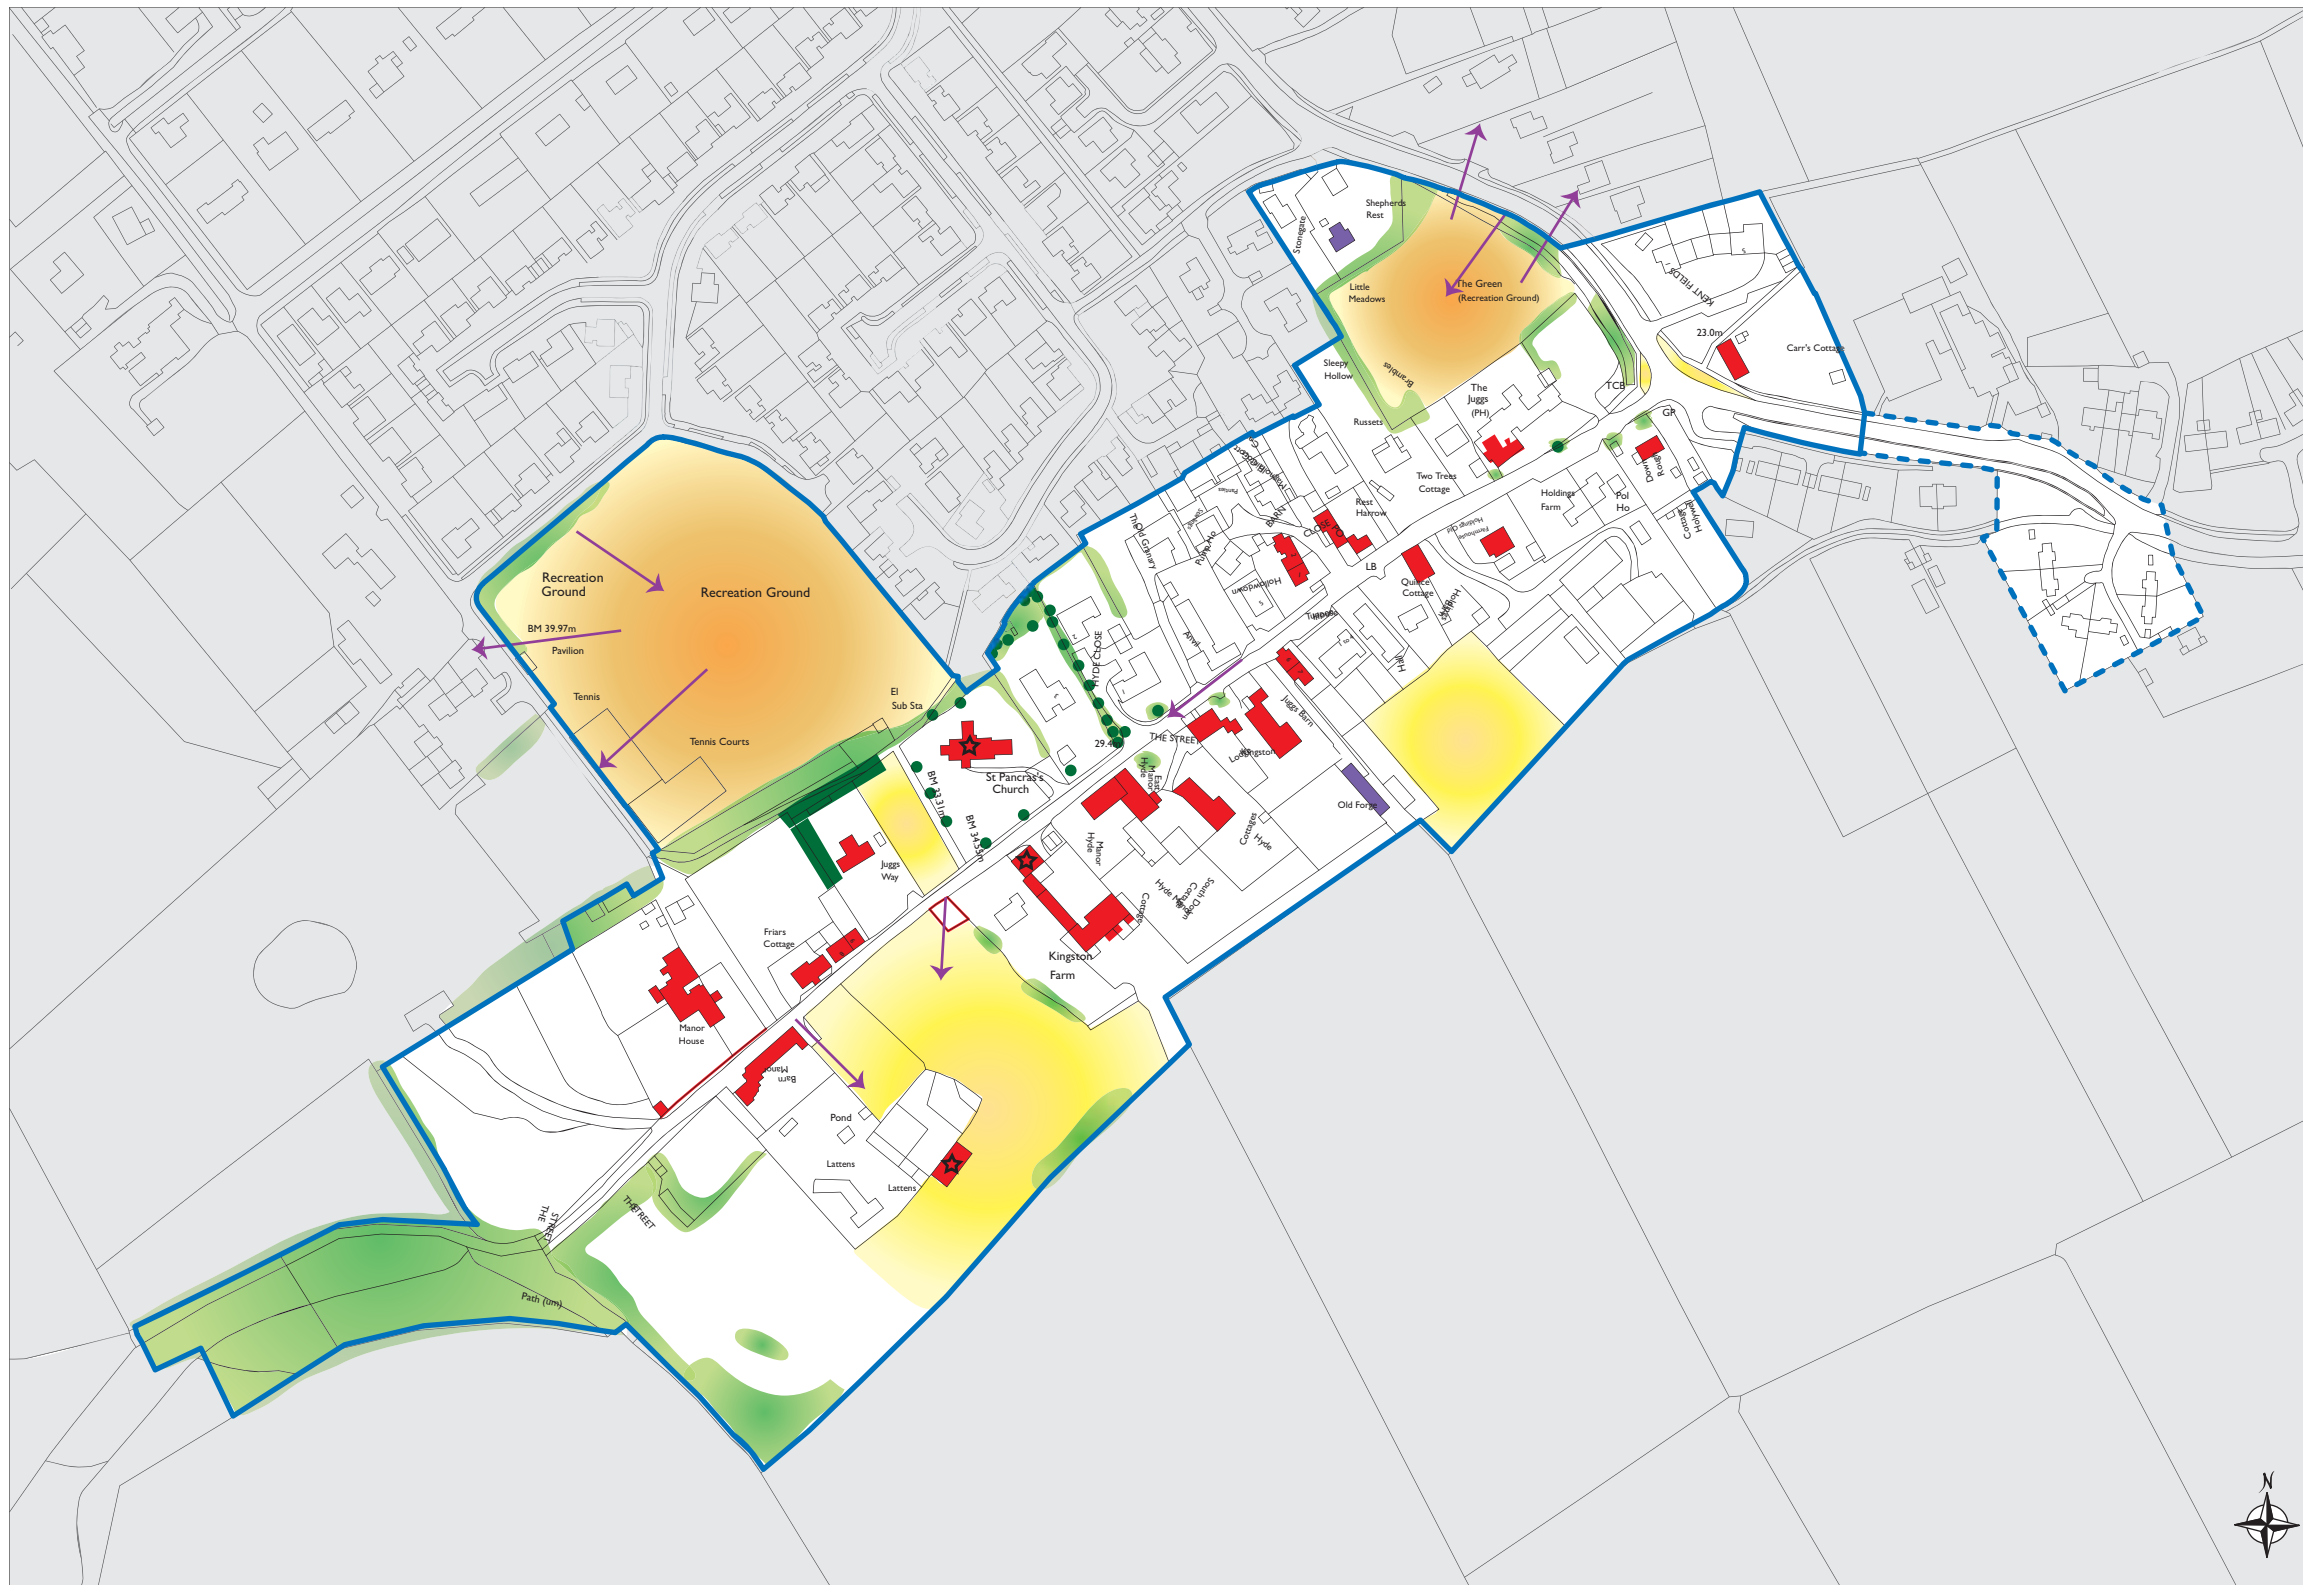

Lewes District Council
Conservation Area Appraisals

Kingston Conservation Area

Townscape Appraisal Map

(Not to scale)

-  Conservation area boundary
-  Proposed conservation area boundary
-  Listed buildings
-  Positive buildings
-  Significant grassed open space
-  Public open space
-  Focal buildings
-  Important trees and tree groups
-  TPO's
-  Important views