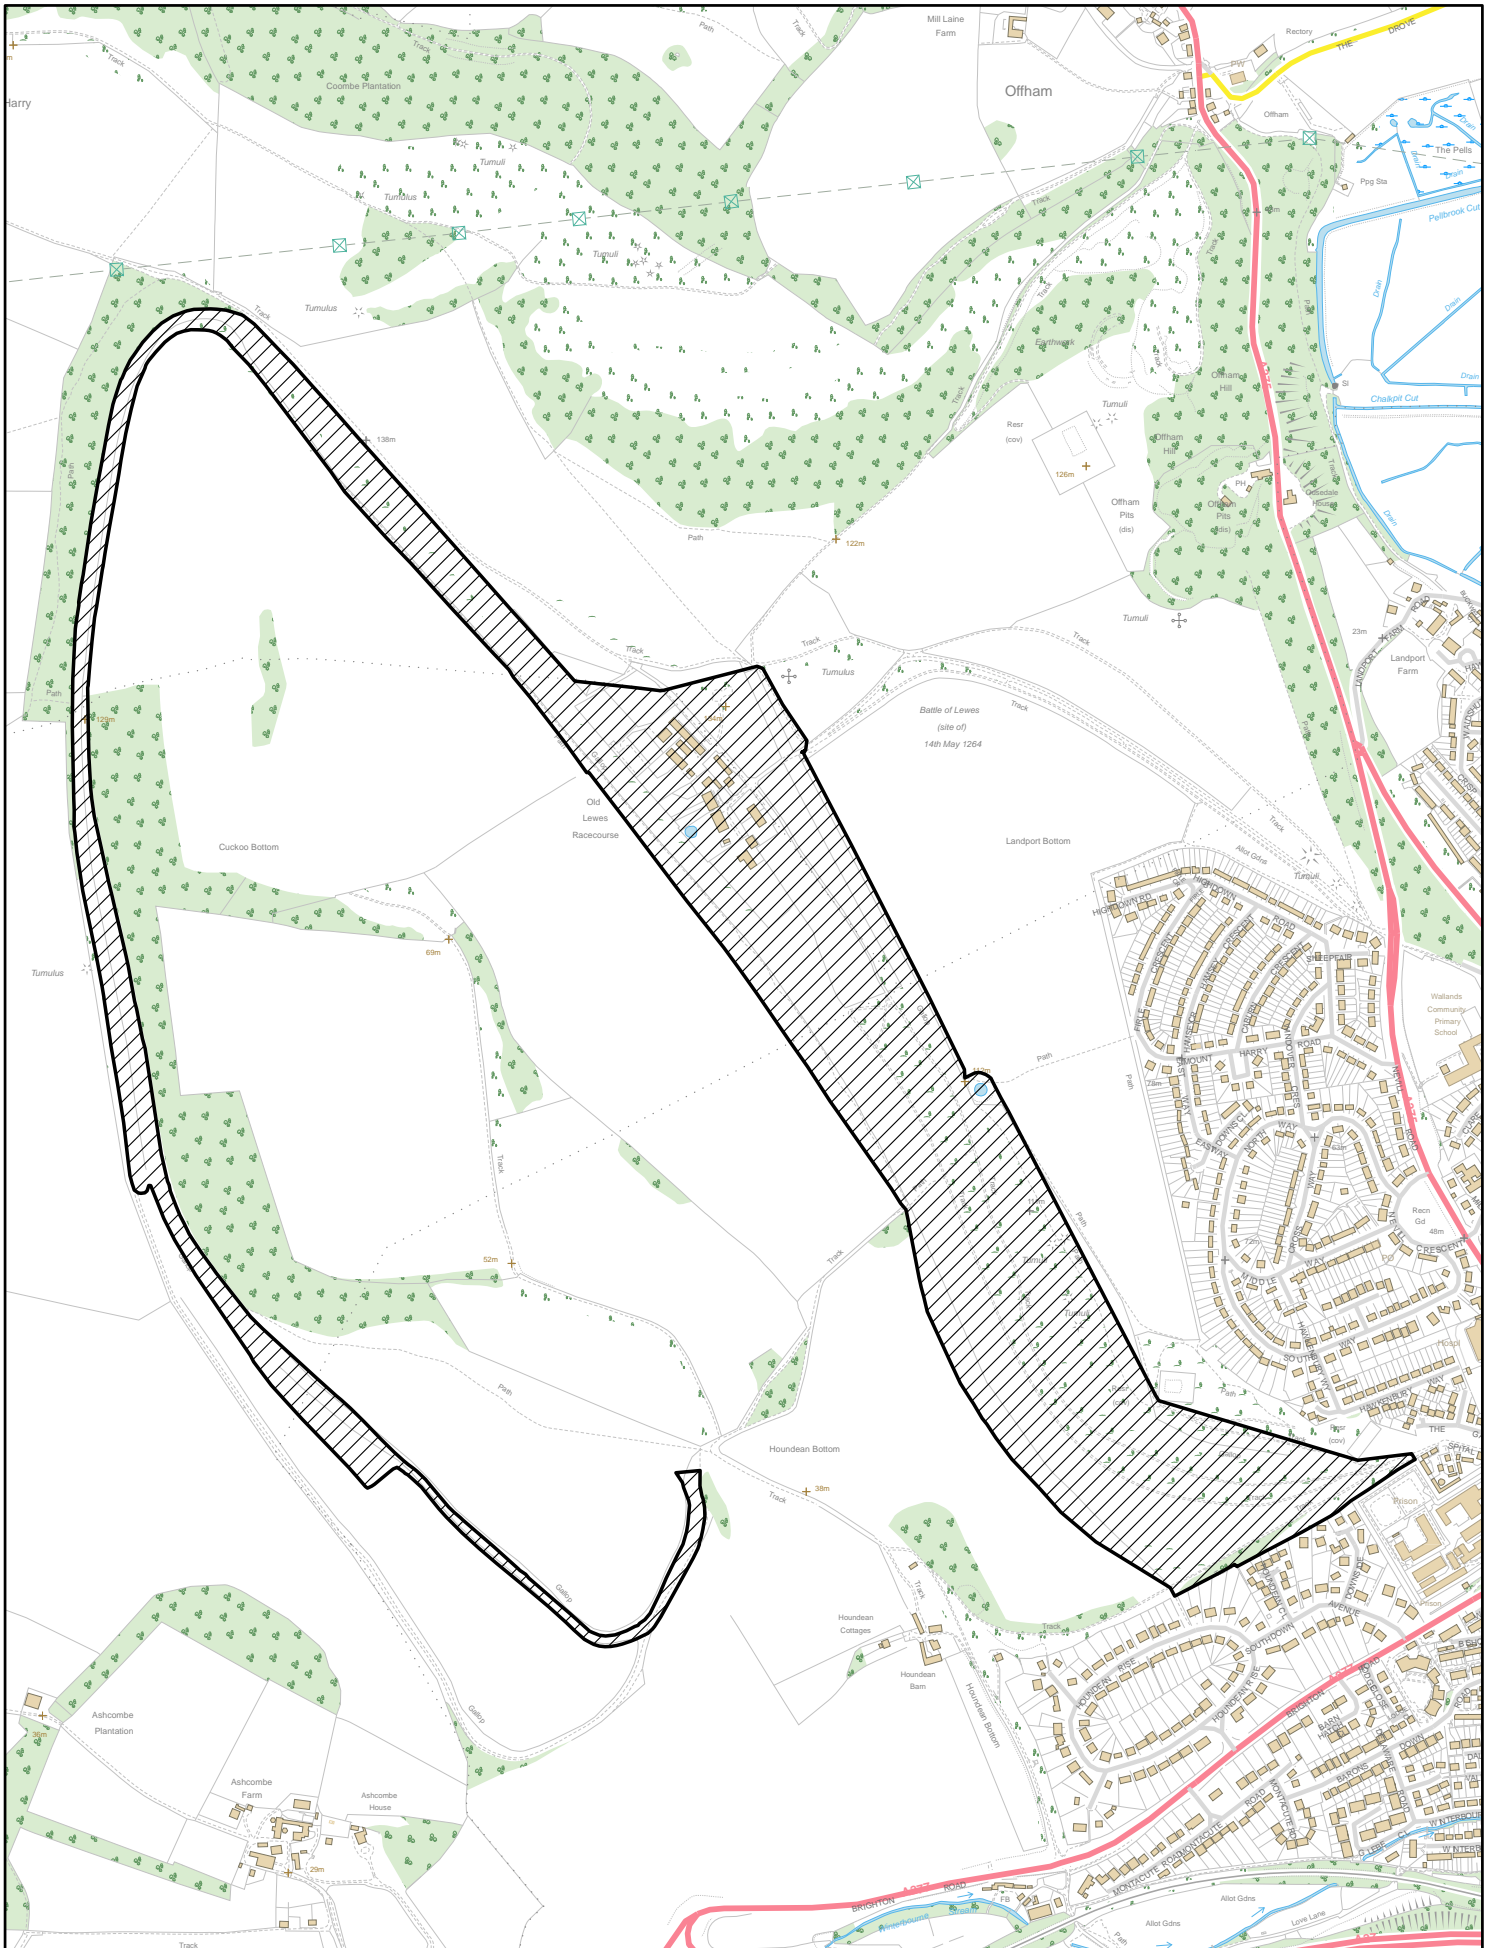

Lewes (Old Racecourse) Article 4

Designated 1993

What is controlled by the Direction?

Within this Article 4 area planning permission is needed for:

- The erection, construction, maintenance, improvement or alteration of a gate, fence, wall or other means of enclosure around a dwelling house.

Lewes (Old Racecourse) Article 4 Direction Boundary

For reference purposes only, no further copies to be made
(C) Licence 100019275 2019