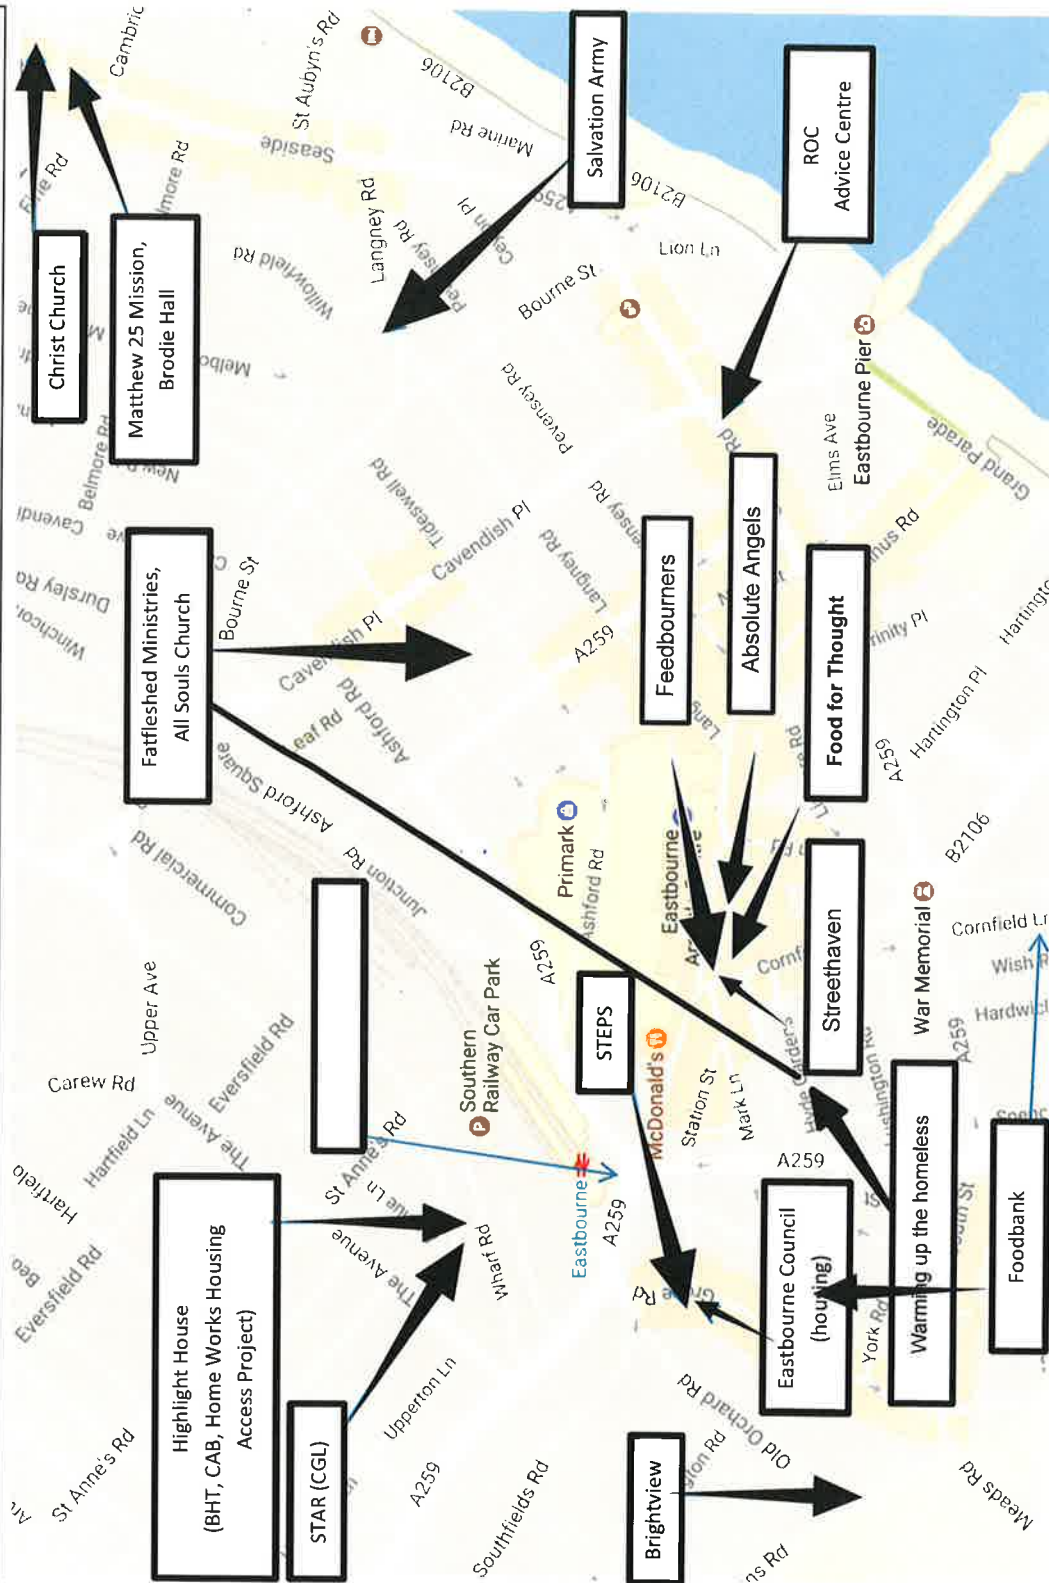

E-Hug

Food, Provisions and Services for the Homeless of Eastbourne.

Eastbourne Winter Night Shelter

Overnight accommodation with meals: December, January and February: Mon to Sun 7pm to 8am
To register: Mon to Fri 1pm to 3pm Christ Church, Seaside BN22 7NN. 07932 407730 (for weekend registration)

Eastbourne Homeless Umbrella Group

Mon-Fri 8am-10.30am
Matthew 25, Christ Church, Seaside, BN22 7NN

Mon, Wed and Fri 12.30pm-3pm
Matthew 25, Christ Church, Seaside, BN22 7NN

Mon-Fri 10am-4pm
Salvation Army, Langley Rd, BN22 8AG

Tues and Thurs 6pm-8pm
Salvation Army, Langley Rd, BN22 8AG

Tues, Wed, Thurs, and Fri 10am-12pm

Mon and Tues 8pm-9.30pm
Food bank, Grove Rd, BN21 4TY

Warming up the Homeless, Hyde Gardens BN21 4PN

Wed 7.30-9pm
Feedbourners, Terminus Rd, BN21 3NJ

Thursday 7pm-8.30pm
Absolute Angels, Terminus Rd, BN 21 3NJ

Friday 7.30pm-9pm
Food for Thought, Terminus Rd, BN21 3NJ

Saturday 6.30pm-7.30pm
All Souls Church, Wellesley rd, BN21 3RJ

Sunday 9.15am-9.45am
Fattleshed, Hyde Garden, BN21 4PN

Sunday 5pm-6.30pm
Streeethaven, Terminus Rd, BN21 3NJ