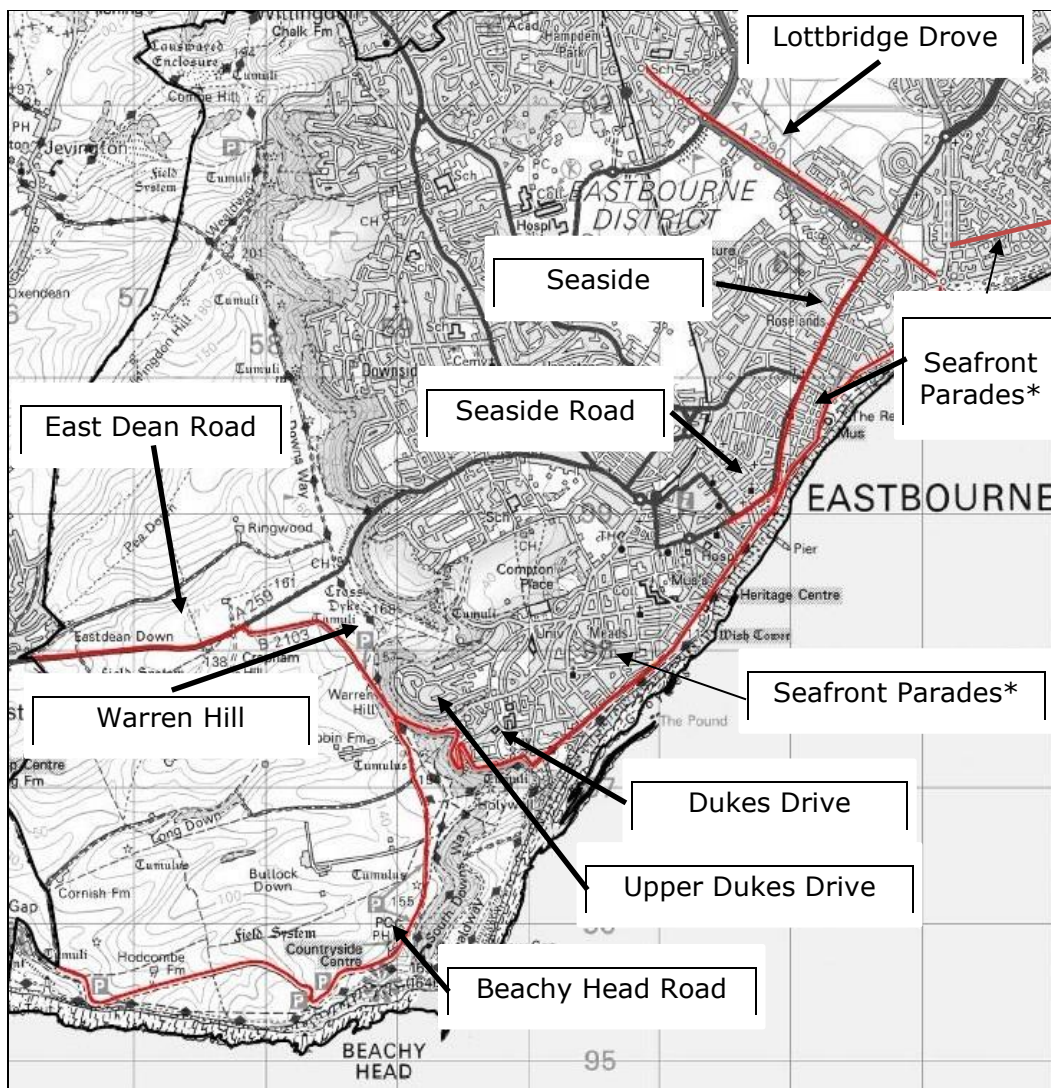

## Map of proposed Restricted Areas for an anti-social driving Public Spaces Protection Order for Eastbourne

\*Seafront Parades include – King Edward’s Parade; Grand Parade; Marine Parade; Royal Parade; Prince William Parade.