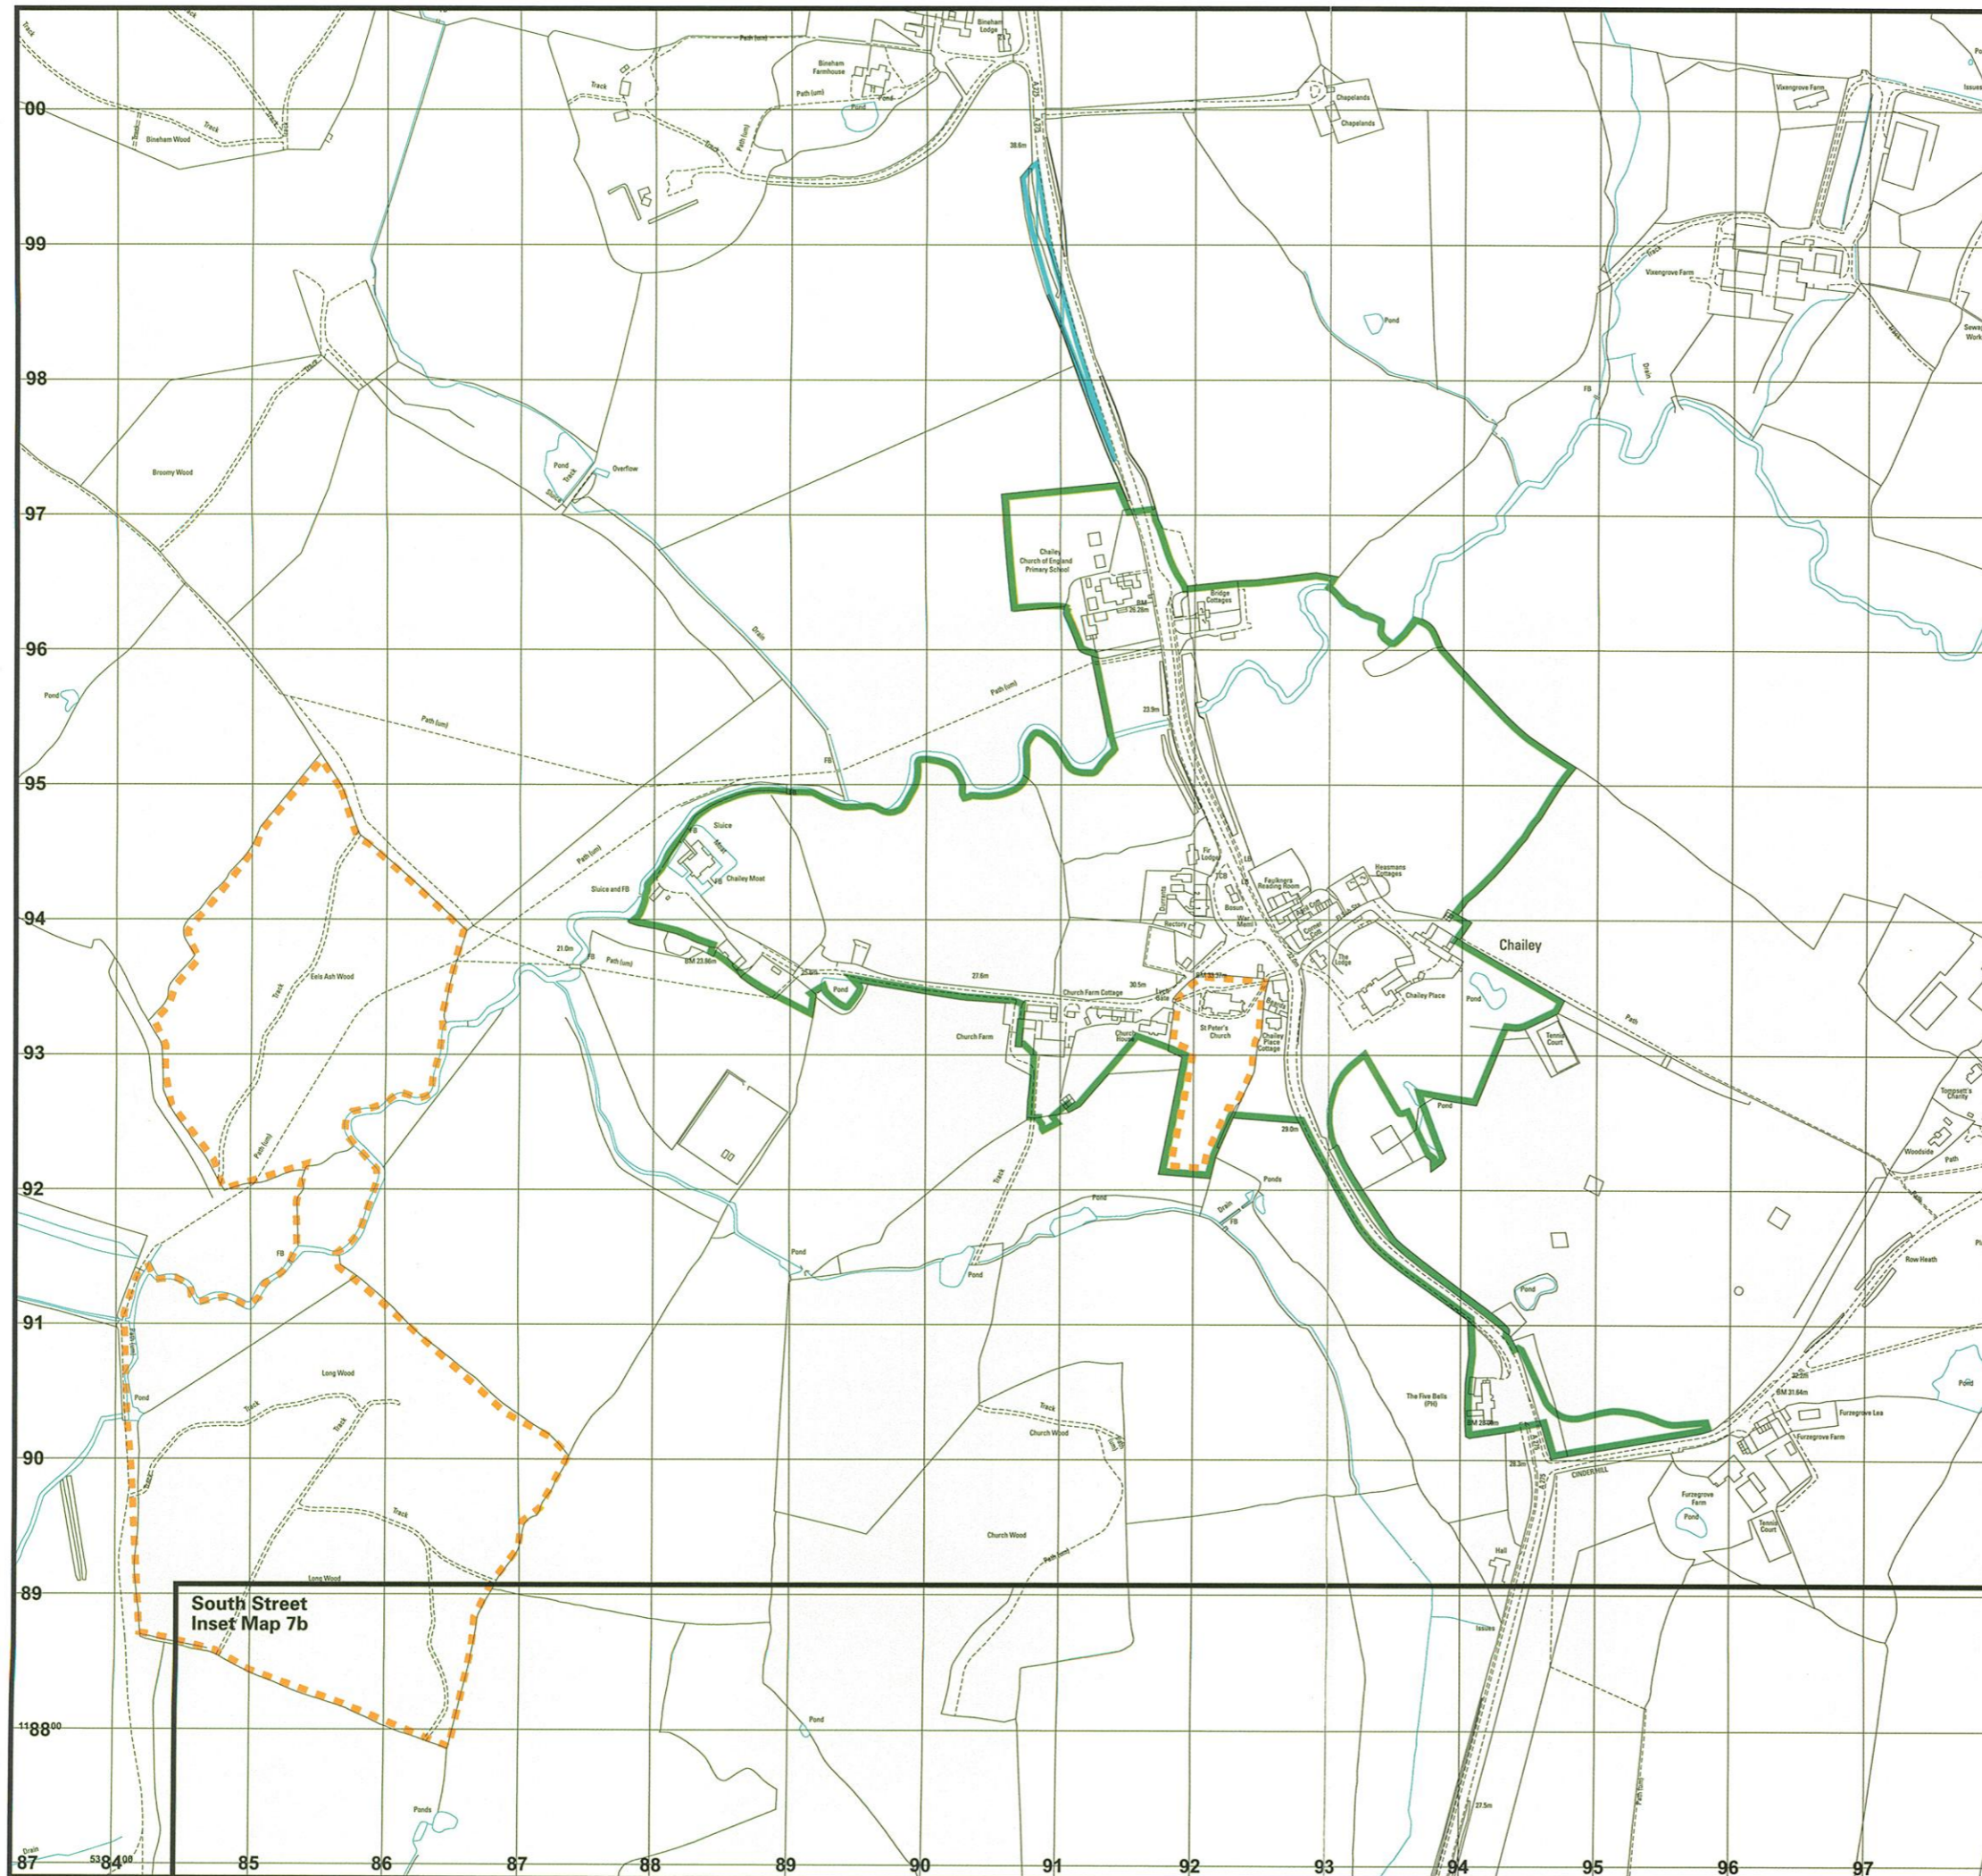

**Inset Map Number 7d
Chailey Parish
CHAILEY GREEN**

Key

-  Countryside Policies (See Policies RES6, RES7, RES8, RES10, RES14, E9, E12, E14, E17, CT1, CT3, CT4, CT5, CT6, RE4, T5)
-  Conservation Areas (See Policies H4, H5, H6, H7, H8, ST25, ST29)
-  Local Nature Reserves
-  Sites of Nature Conservation Importance (See Policy ST9)
-  Inset Map Boundaries

NB
See also District - wide policies (Appendix 1) which are not annotated on the Inset Maps

Reproduced from Ordnance Survey mapping with the permission of the Controller of HMSO. Crown Copyright Reserved. Unauthorised reproduction infringes Crown Copyright and may lead to prosecution or civil proceedings. License No. LA078395
Maps produced by Lovell Johns Ltd., Oxford, England.